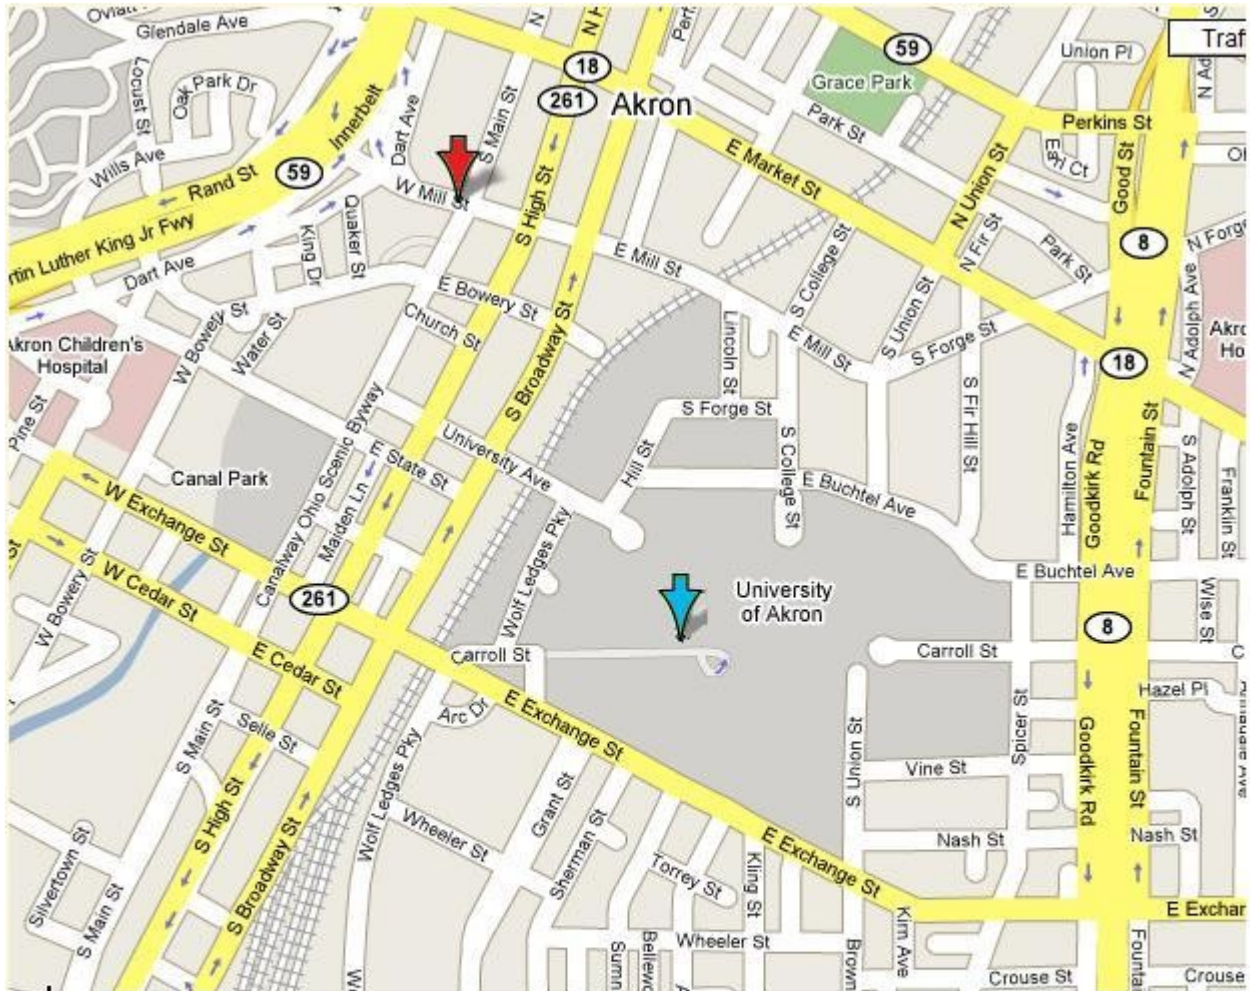

2008 North Central AIChE Student Conference

—The University of Akron AIChE Student Chapter

Akron Radisson Hotel Location

From Hotel: Turn RIGHT onto S. Main Street. Turn LEFT onto E. Exchange Street. After the bridge, make the first LEFT onto Buckeye Street (Carroll Street is not accessible from Exchange Street). Turn RIGHT at the end of Buckeye Street onto Carroll. Enter the second parking deck on the right, Shrank Hall lot 37.

 Hotel

 Student Union