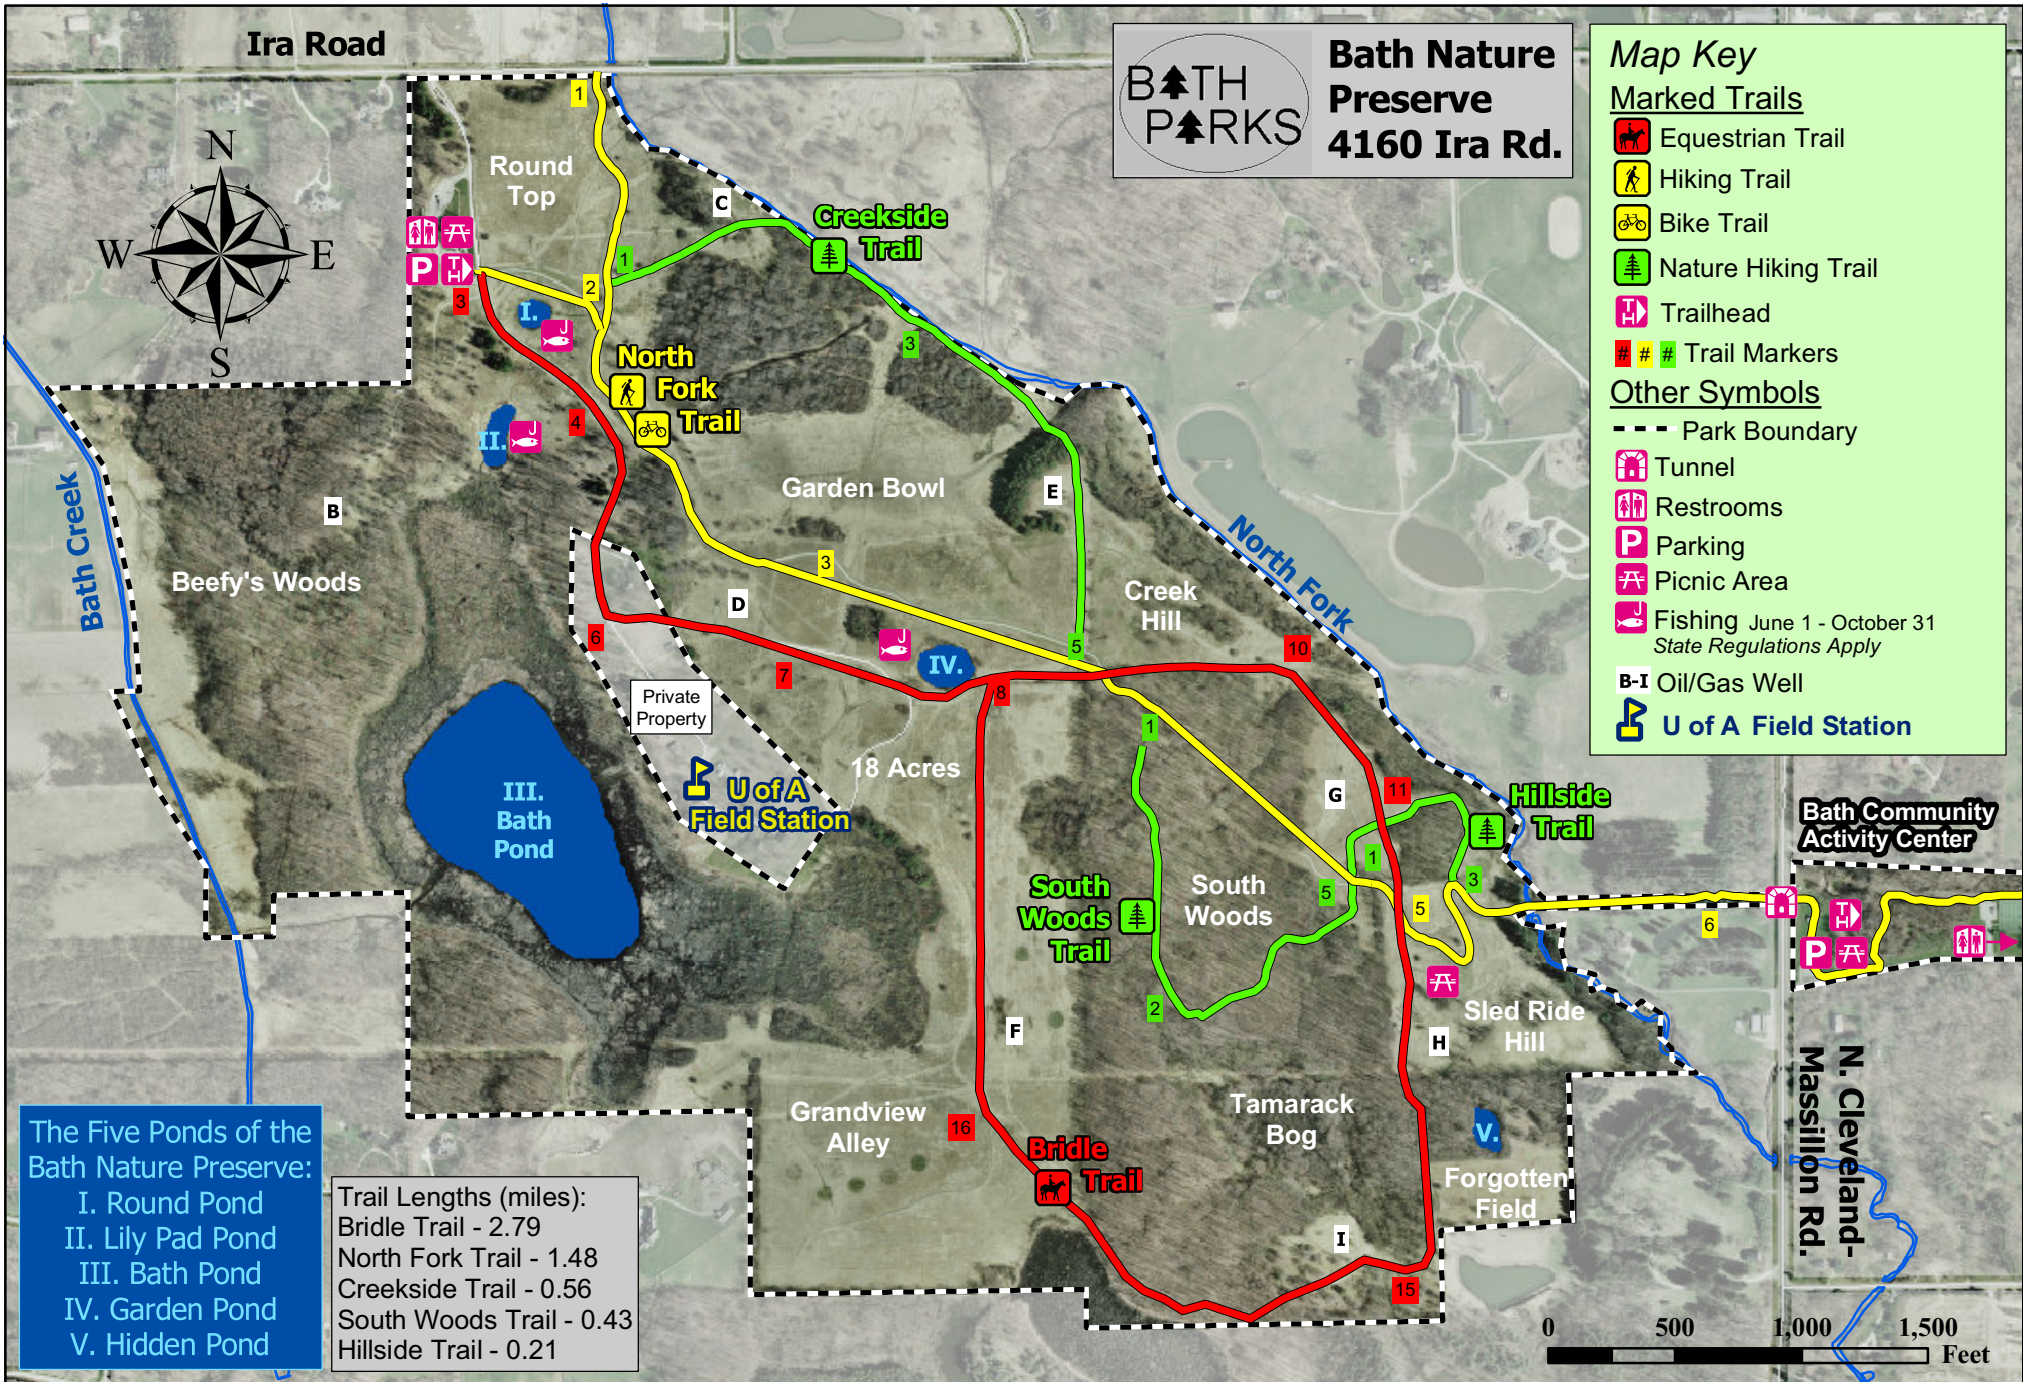

# BATH NATURE PRESERVE

This map is for informational use only. No representation is made or warranty given as to its content. The user assumes all risk of use. Bath Township assumes no responsibility for any loss or delay resulting from such use. Data Source: Summit County GIS data. Prepared by the Bath Township Parks Department, January 2007.