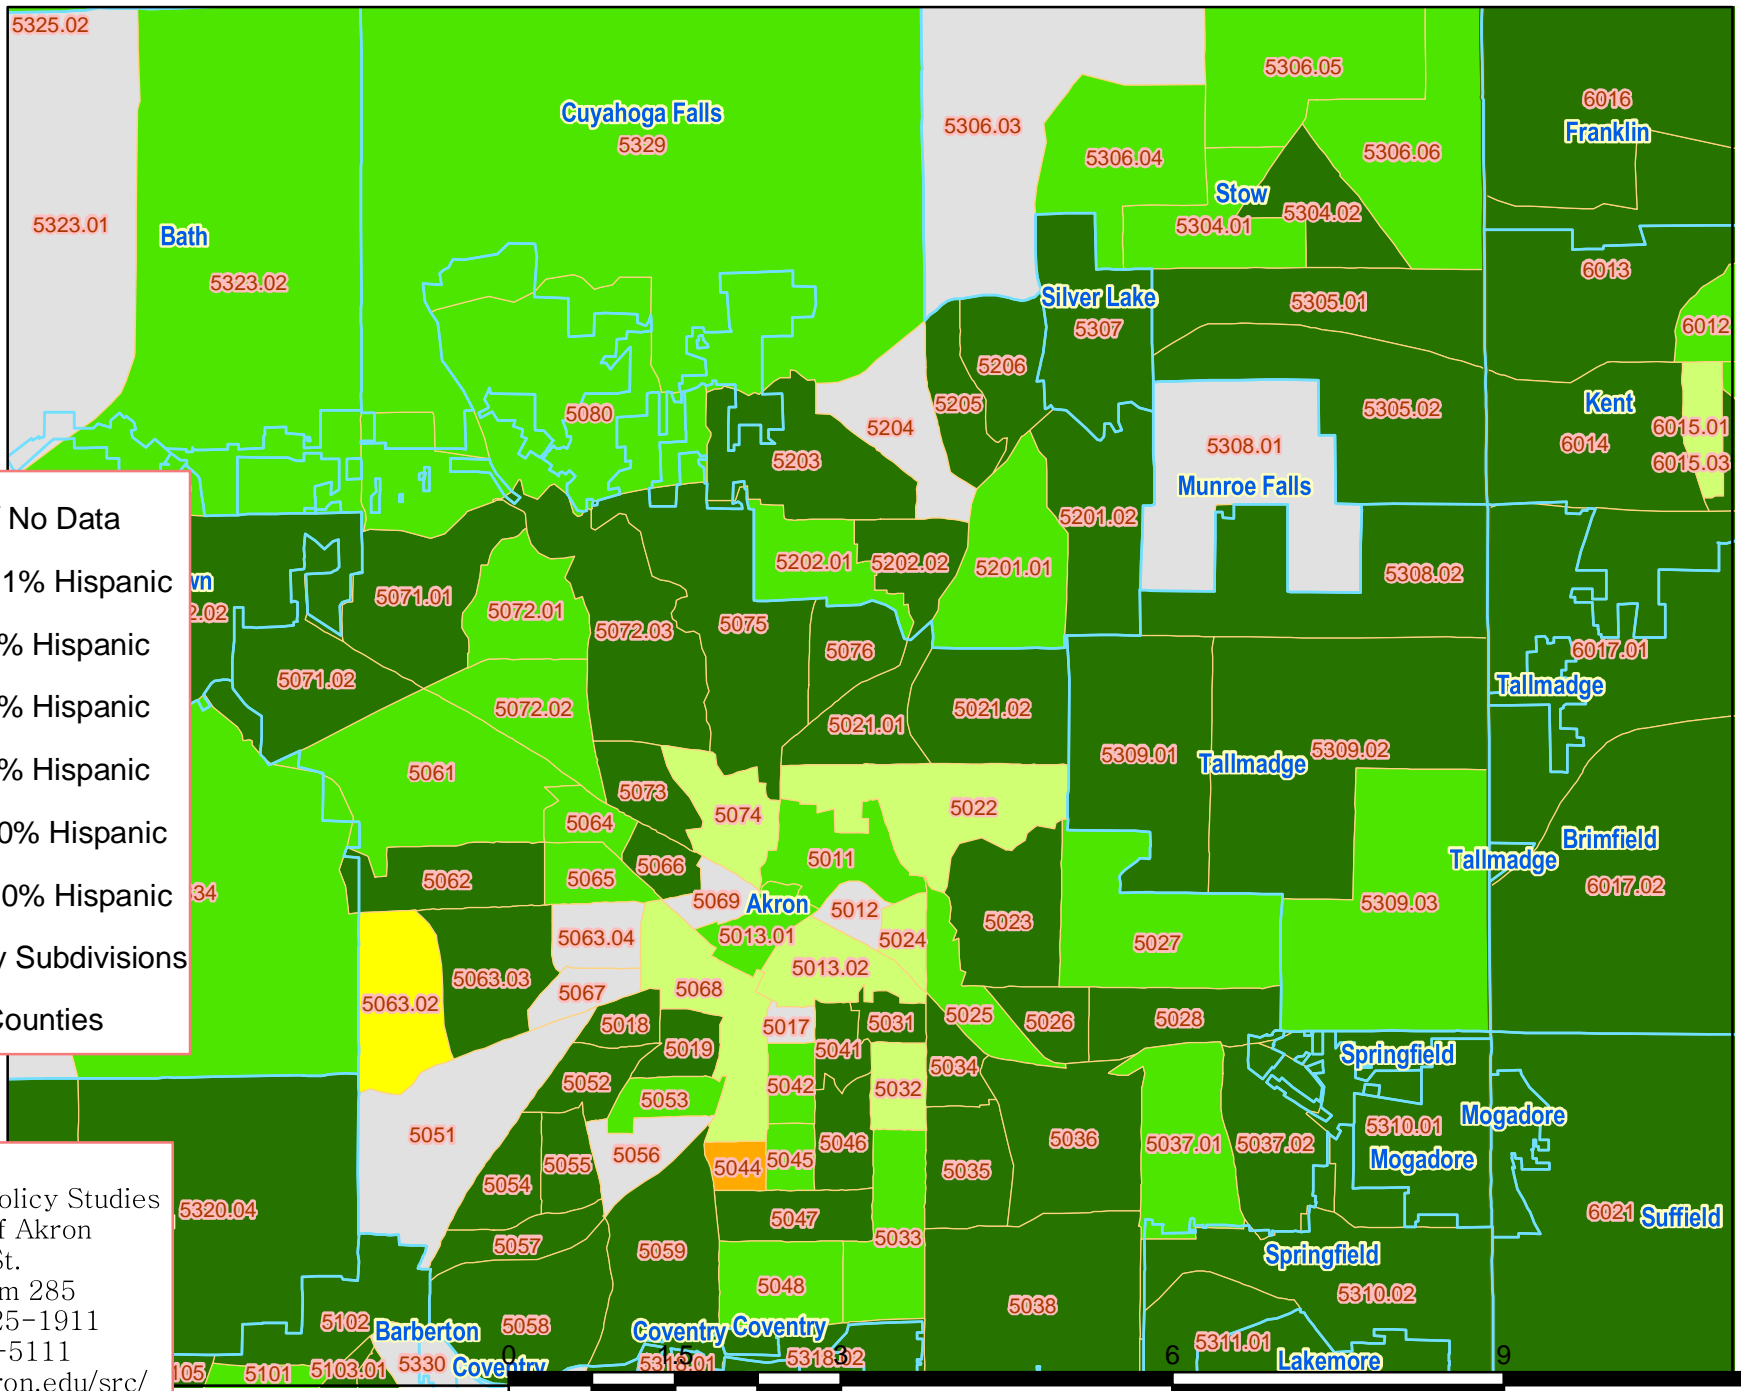

# Percent of Hispanic Residents - 2000

2000 Census of Population and Housing Data

The Center for Policy Studies  
 The University of Akron  
 225 South Main St.  
 Polsky Bldg. Room 285  
 Akron, Ohio 44325-1911  
 Phone (330) 972-5111  
<http://www3.uakron.edu/src/>