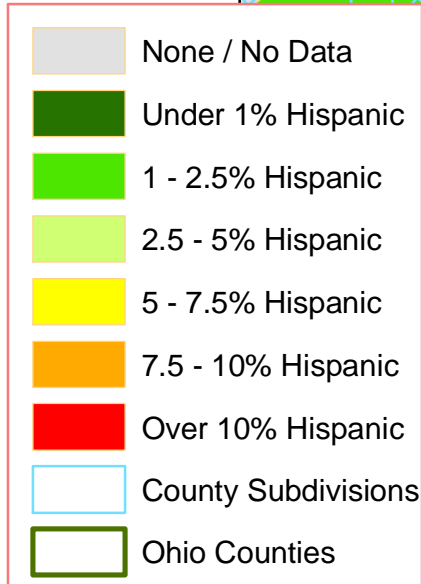

Percent of Hispanic Residents - 2000

2000 Census of
Population and
Housing Data

The Center for Policy Studies
The University of Akron
225 South Main St.
Polsky Bldg. Room 285
Akron, Ohio 44325-1911
Phone (330) 972-5111
<http://www3.uakron.edu/src/>