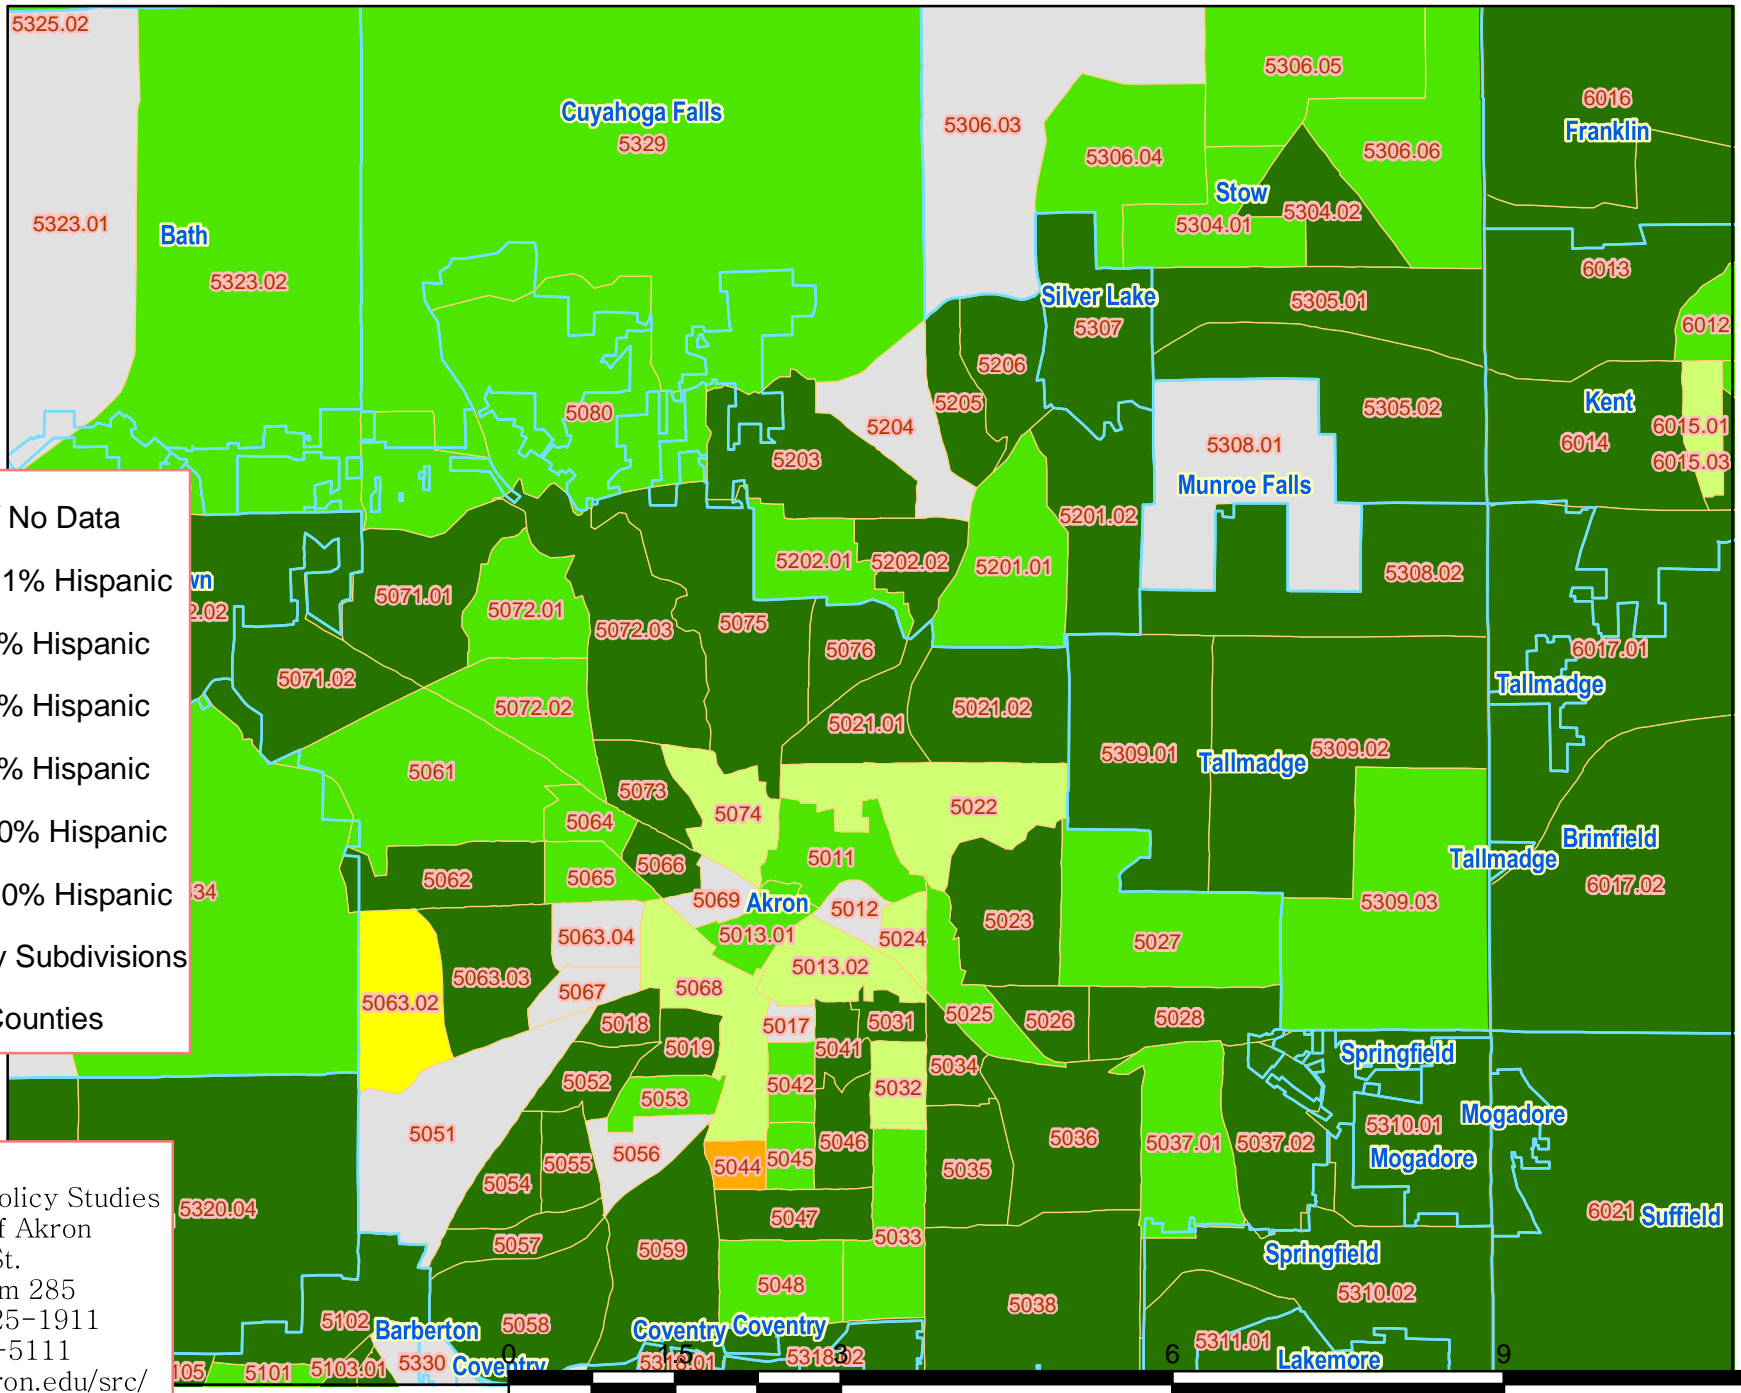

Percent of Hispanic Residents - 2000

2000 Census of
Population and
Housing Data

The Center for Policy Studies
The University of Akron
225 South Main St.
Polsky Bldg. Room 285
Akron, Ohio 44325-1911
Phone (330) 972-5111
<http://www3.uakron.edu/src/>