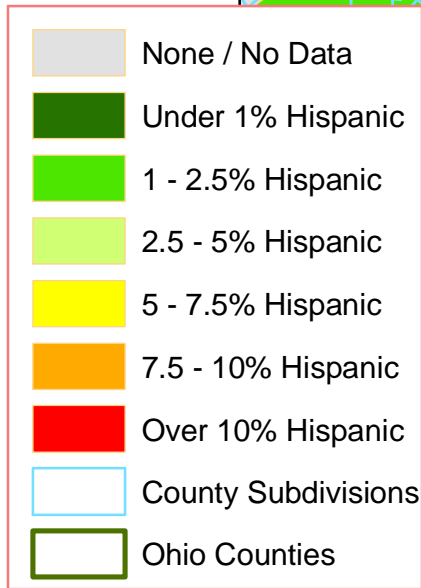

# Percent of Hispanic Residents - 2000

2000 Census of Population and Housing Data

The Center for Policy Studies  
 The University of Akron  
 225 South Main St.  
 Polsky Bldg. Room 285  
 Akron, Ohio 44325-1911  
 Phone (330) 972-5111  
<http://www3.uakron.edu/src/>