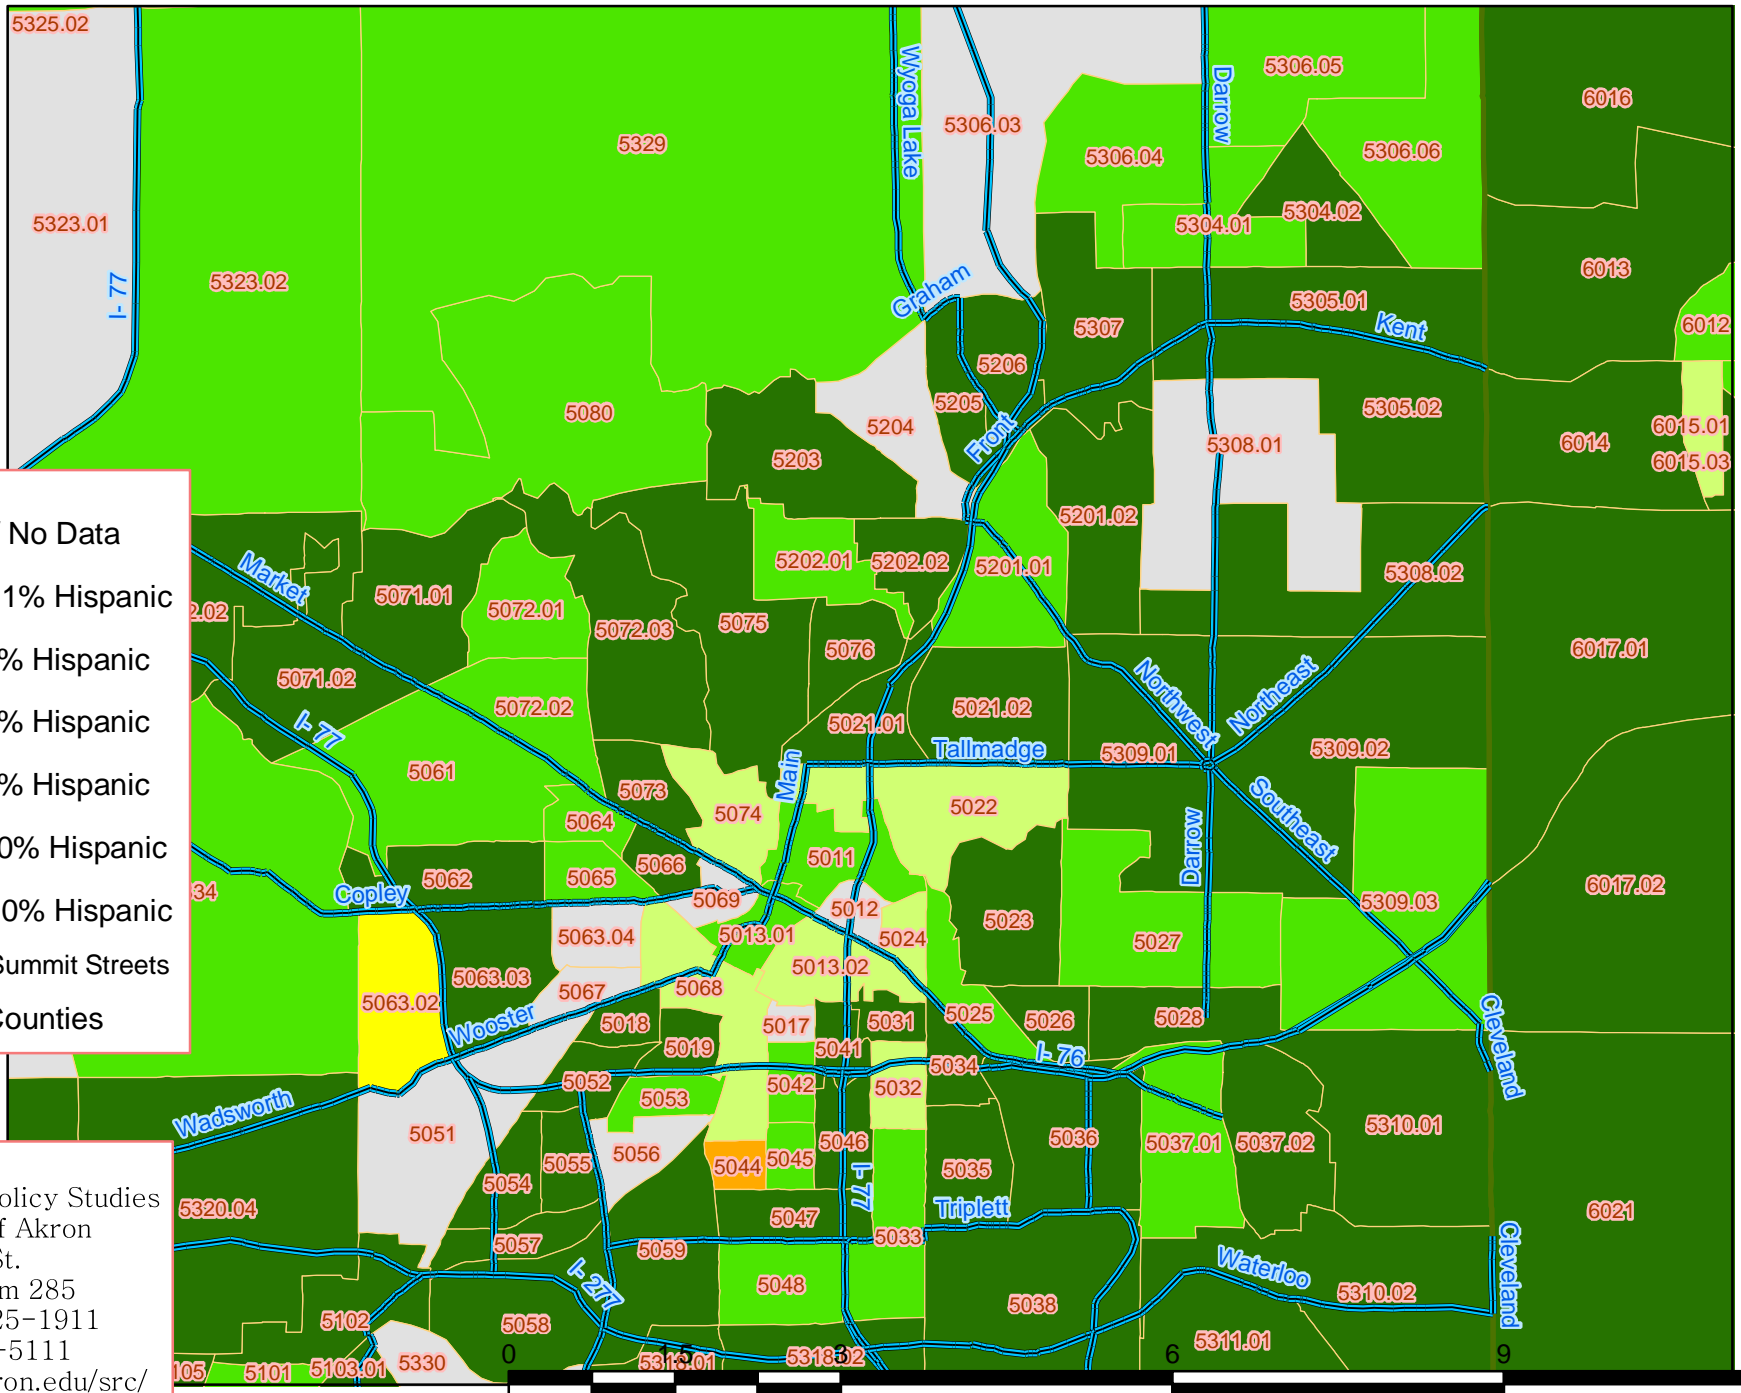

# Percent of Hispanic Residents - 2000

2000 Census of Population and Housing Data

The Center for Policy Studies  
 The University of Akron  
 225 South Main St.  
 Polsky Bldg. Room 285  
 Akron, Ohio 44325-1911  
 Phone (330) 972-5111  
<http://www3.uakron.edu/src/>