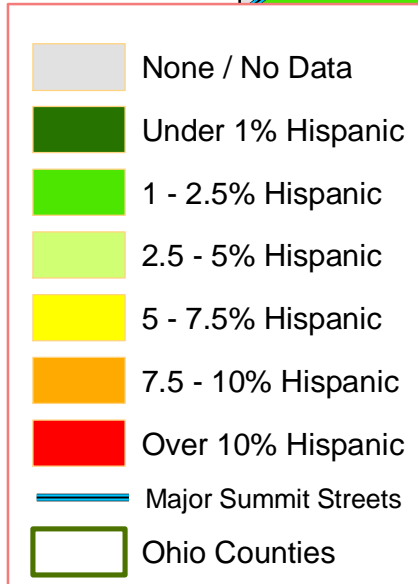

# Percent of Hispanic Residents - 2000

2000 Census of Population and Housing Data

The Center for Policy Studies  
 The University of Akron  
 225 South Main St.  
 Polsky Bldg. Room 285  
 Akron, Ohio 44325-1911  
 Phone (330) 972-5111  
<http://www3.uakron.edu/src/>