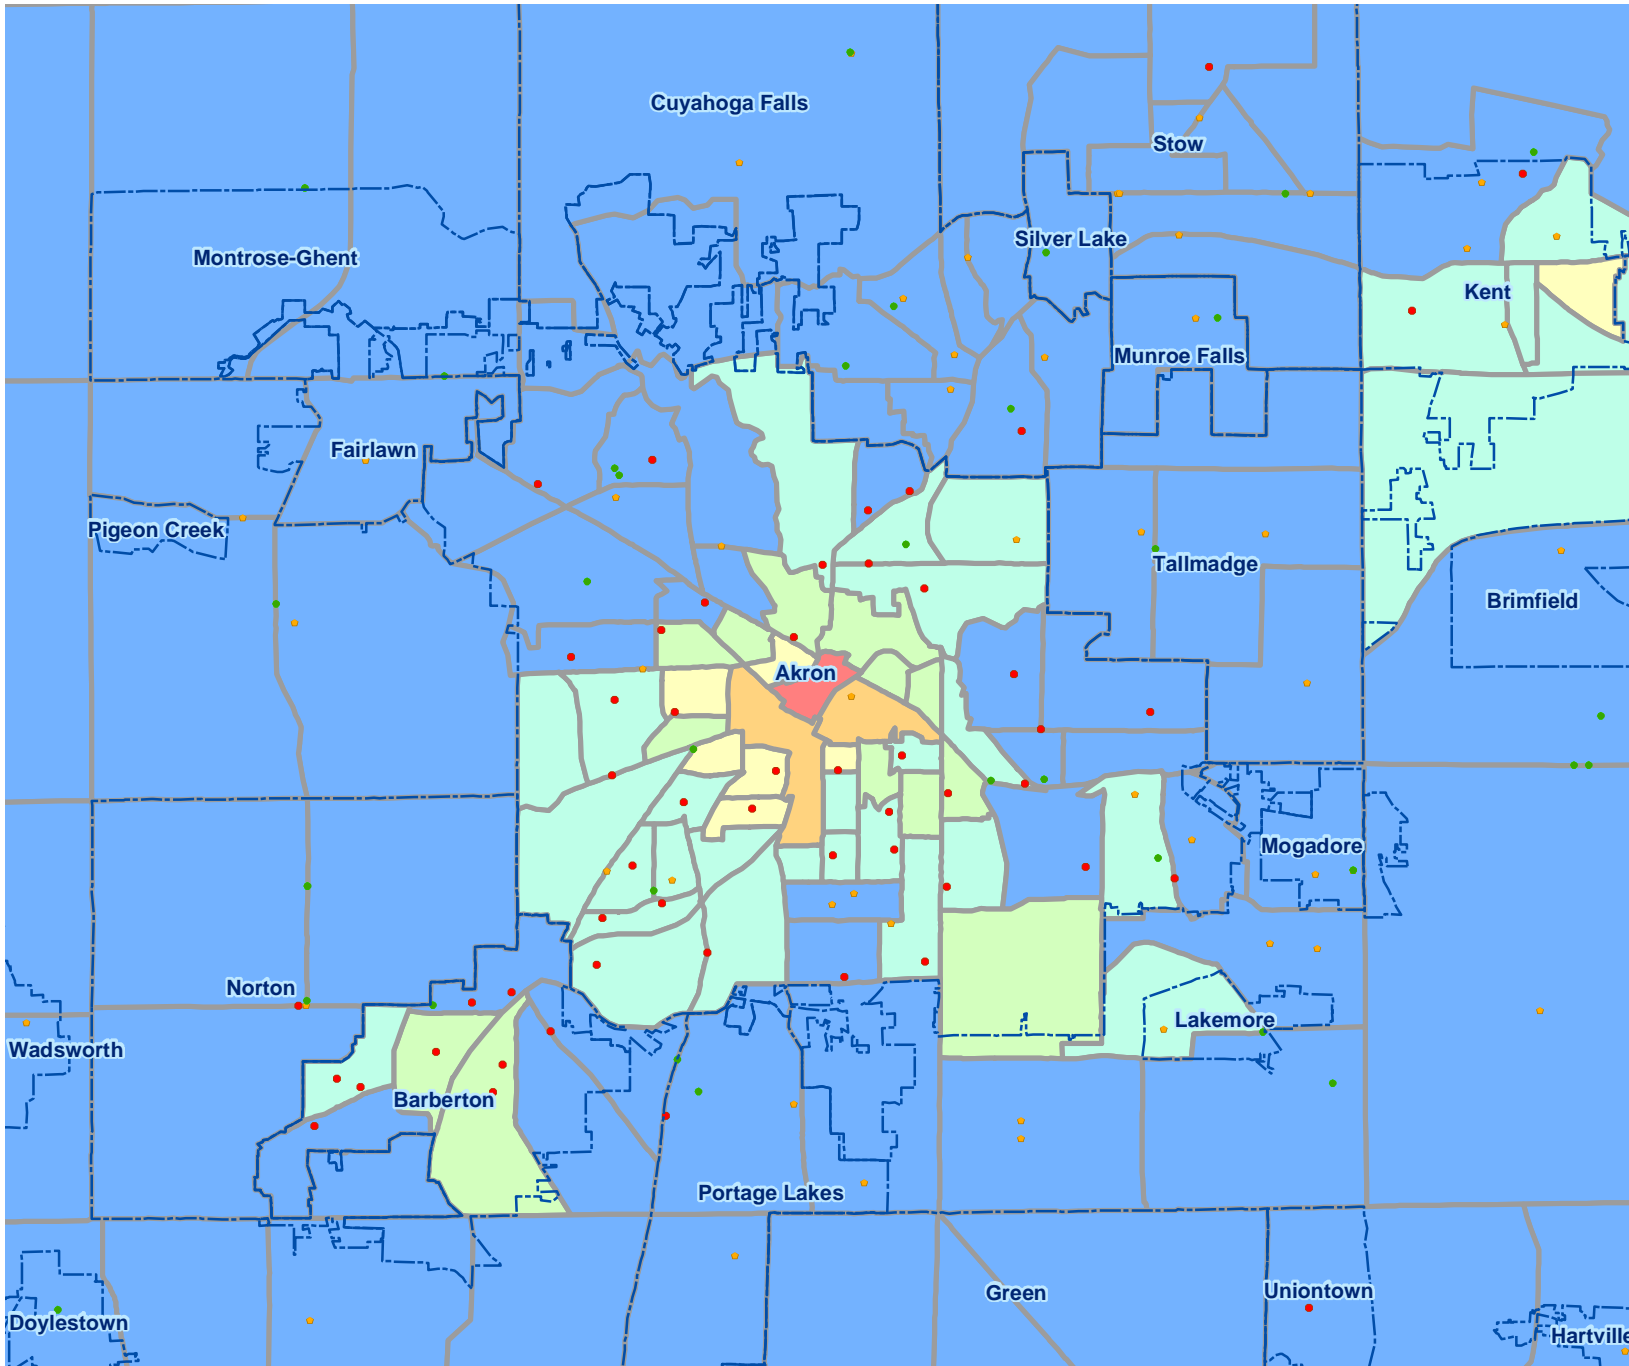

Median Household Income (1999 figures), by Census Tract

Includes Living Alone

Data from:
2000 Census of
Population and
Housing

- Incorporated Places
- No Data
- Under \$10,000
- \$10,000 - \$15,000
- \$15,000 - \$20,000
- \$20,000 - \$25,000
- \$25,000 - \$35,000
- Over \$35,000
- School wide Title I
- Title I, but not school wide
- Not a Title I school