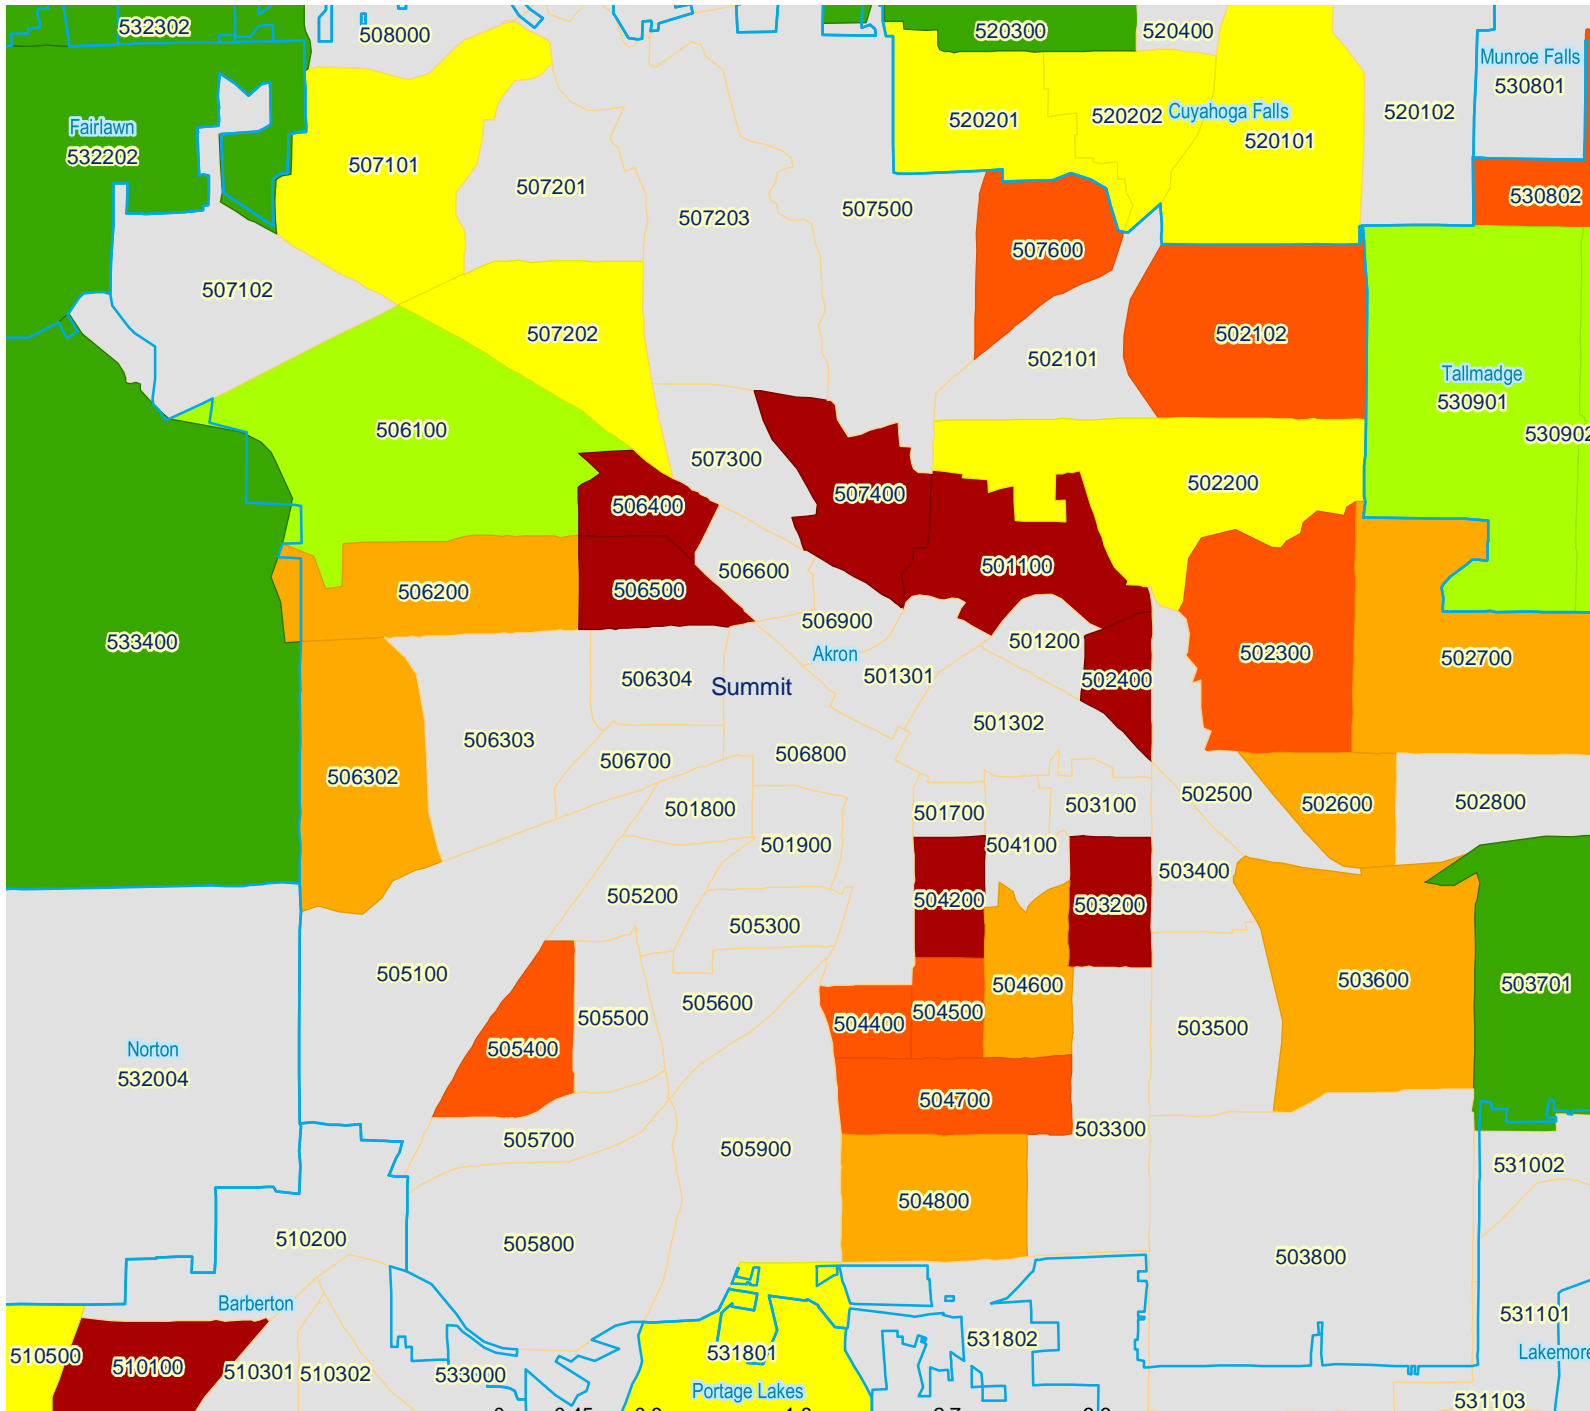

Median Owner Occupied Home Value - Hispanic

2000 Census of Population and Housing Data

Data at a Census Tract (neighborhood) level.

The Center for Policy Studies
 The University of Akron
 225 South Main St.
 Polsky Bldg. Room 285
 Akron, Ohio 44325-1911
 Phone (330) 972-5111
<http://www3.uakron.edu/src/>