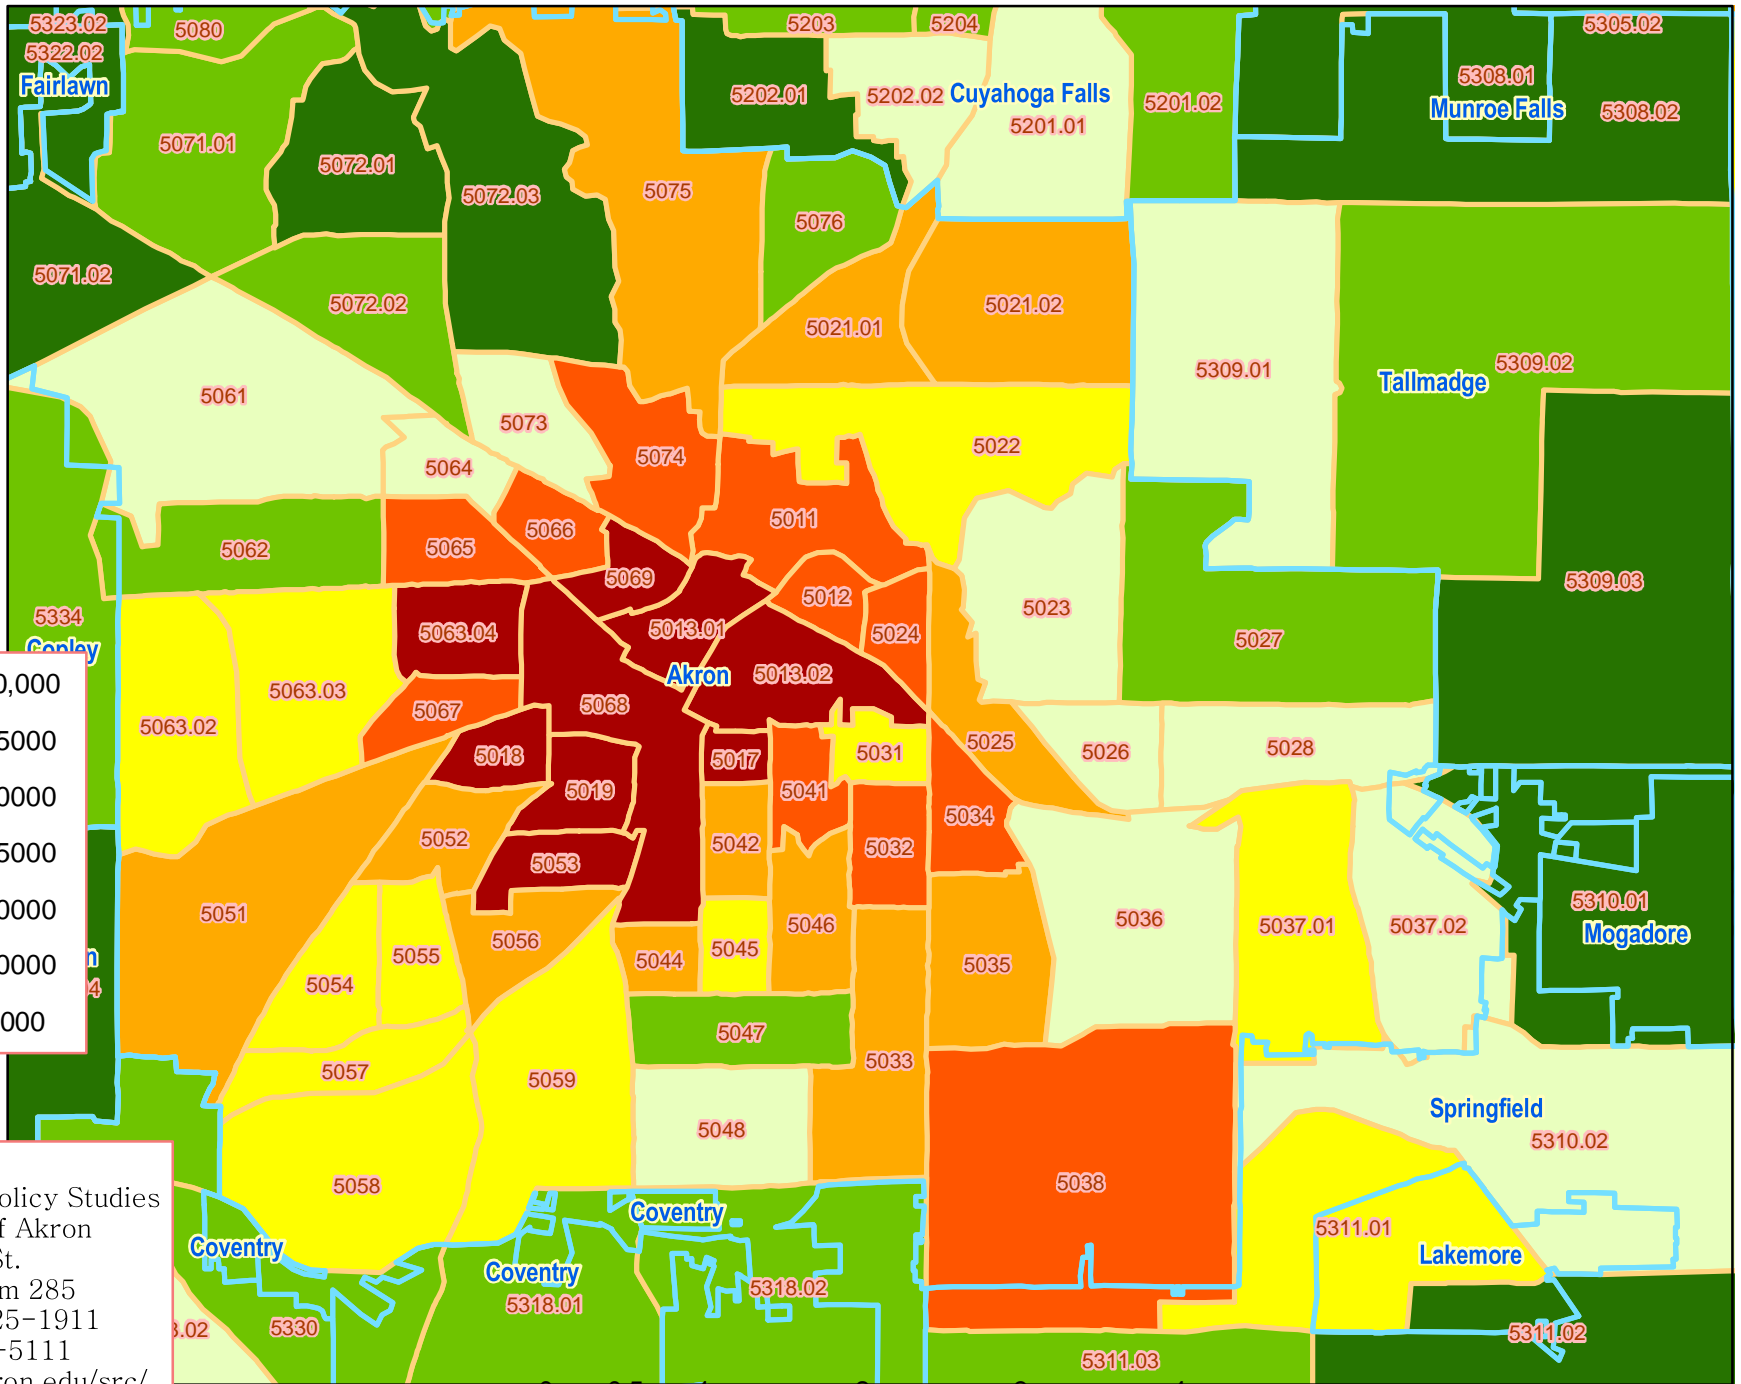

Median Household Income (1999)

2000 Census of
Population and
Housing Data

The Center for Policy Studies
The University of Akron
225 South Main St.
Polsky Bldg. Room 285
Akron, Ohio 44325-1911
Phone (330) 972-5111
<http://www3.uakron.edu/src/>