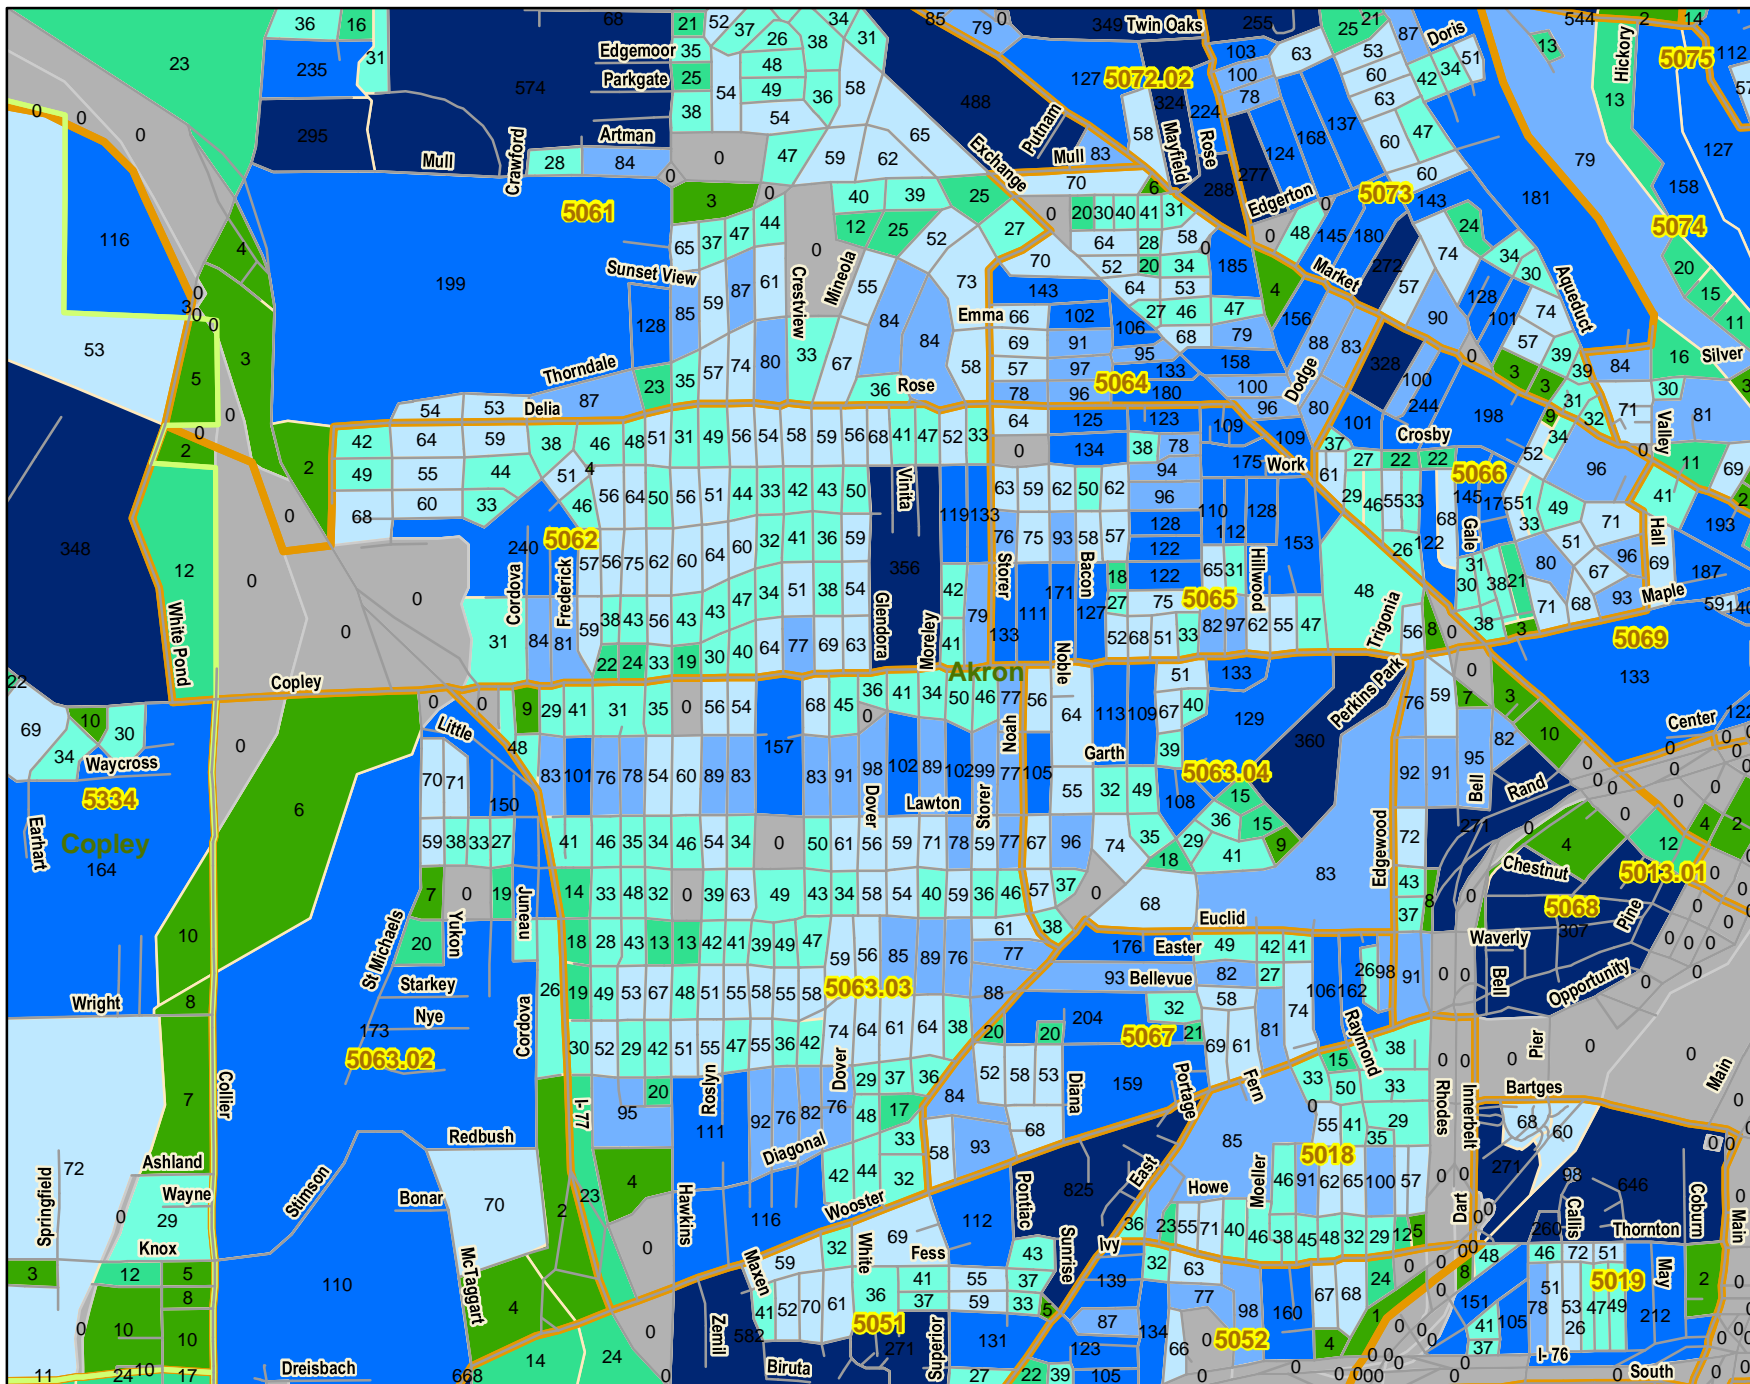

Number Residents - 2000 Census, by block

- NEO Legend**
- Streets - Summit
 - County subdivisions
 - Census Tracts
 - Unpopulated Blocks
- NEO Blocks**
- No Residents
 - 10 or fewer residents
 - 10 - 25 residents
 - 25 - 50 residents
 - 50 - 75 residents
 - 75 - 100 residents
 - 100 - 250 residents
 - Over 250 residents