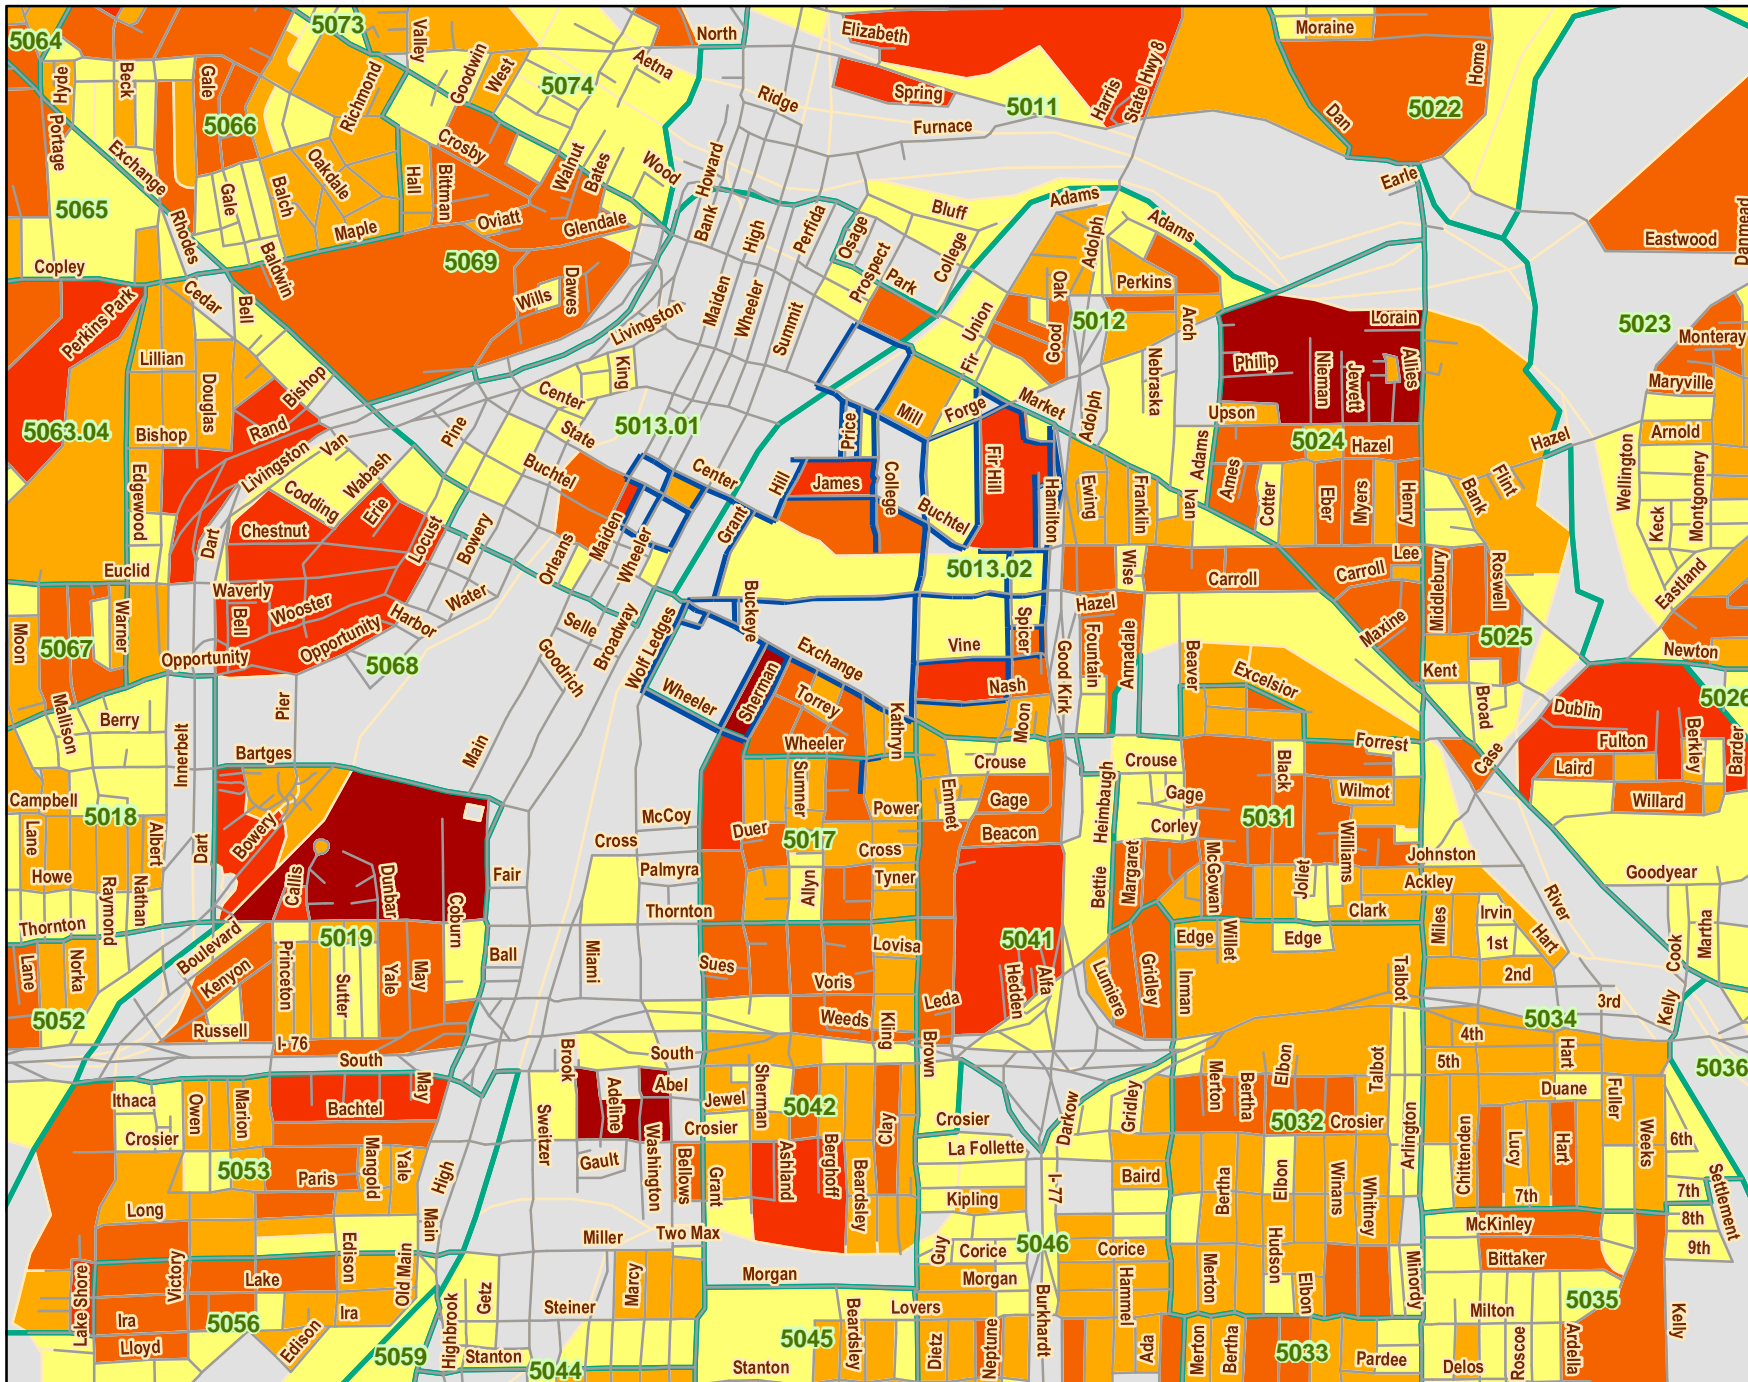

Total Count of Residents - 2000 Census, by block

Campus

Legend

- Streets - Summit
- Campus Streets
- Census Tracts
- No Data / Residents
- 1 - 50
- 51 - 100
- 101 - 250
- 251 - 500
- Over 500