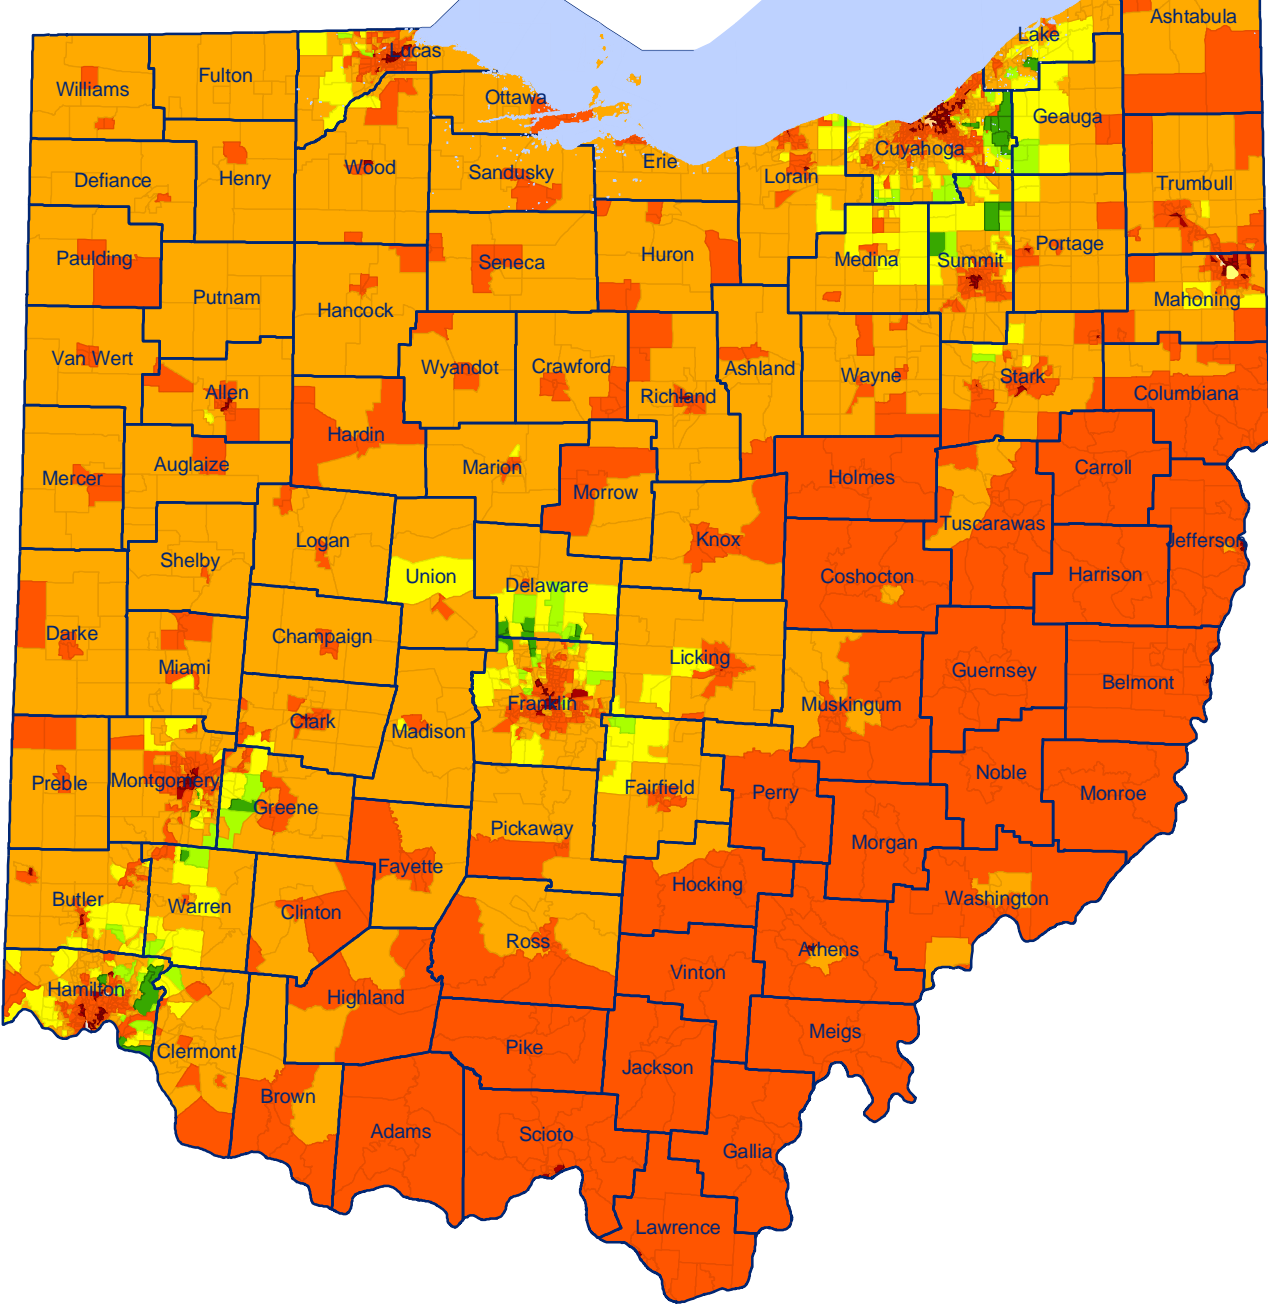

Median Household Income

2000 Census of
Population and
Housing Data

Data at a Census Tract
(neighborhood) level.

The Center for Policy Studies
The University of Akron
225 South Main St.
Polsky Bldg. Room 285
Akron, Ohio 44325-1911
Phone (330) 972-5111
<http://www3.uakron.edu/src/>

 Ohio Counties

Median Income

-  No Data
-  Under \$20,000
-  \$20,001 - 40,000
-  \$40,001 - 60,000
-  \$60,001 - 80,000
-  \$80,001 - 100,000
-  \$100,001 - 200,001