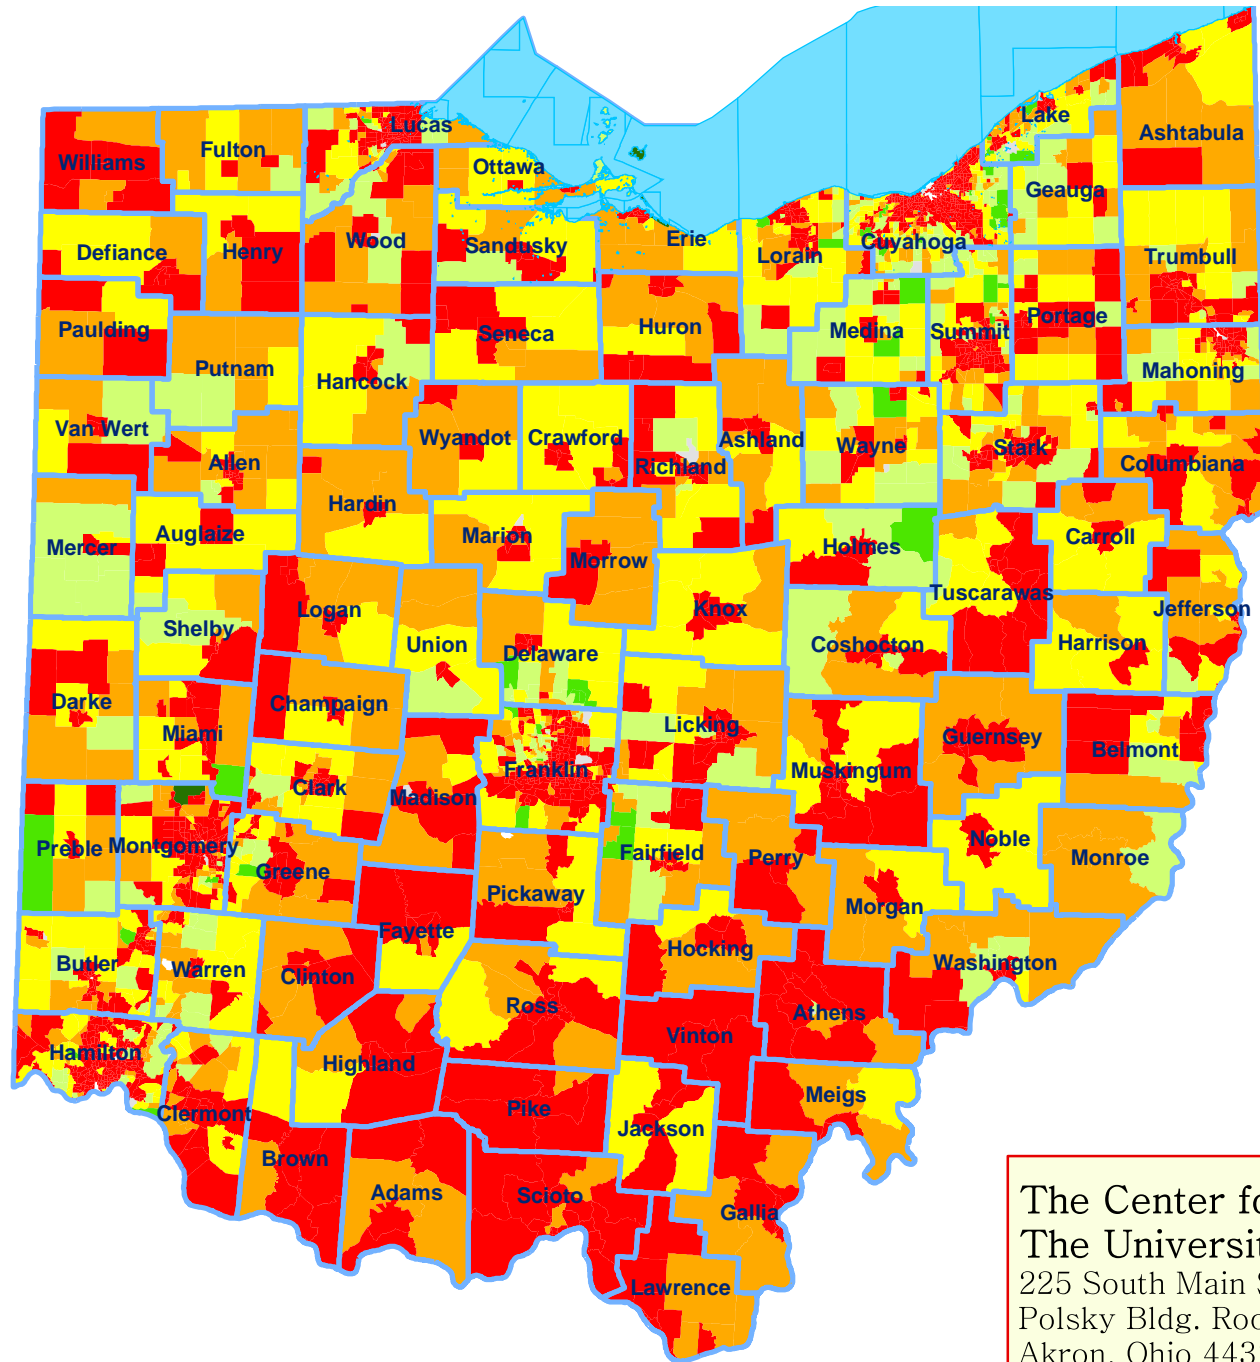

# Percent of Families that are Single Parents - 2000

## 2000 Census of Population and Housing Data

Includes only those with children under 18 in household

The Center for Policy Studies  
 The University of Akron  
 225 South Main St.  
 Polsky Bldg. Room 285  
 Akron, Ohio 44325-1911  
 Phone (330) 972-5111  
<http://www.uakron.edu/centers/cps/>