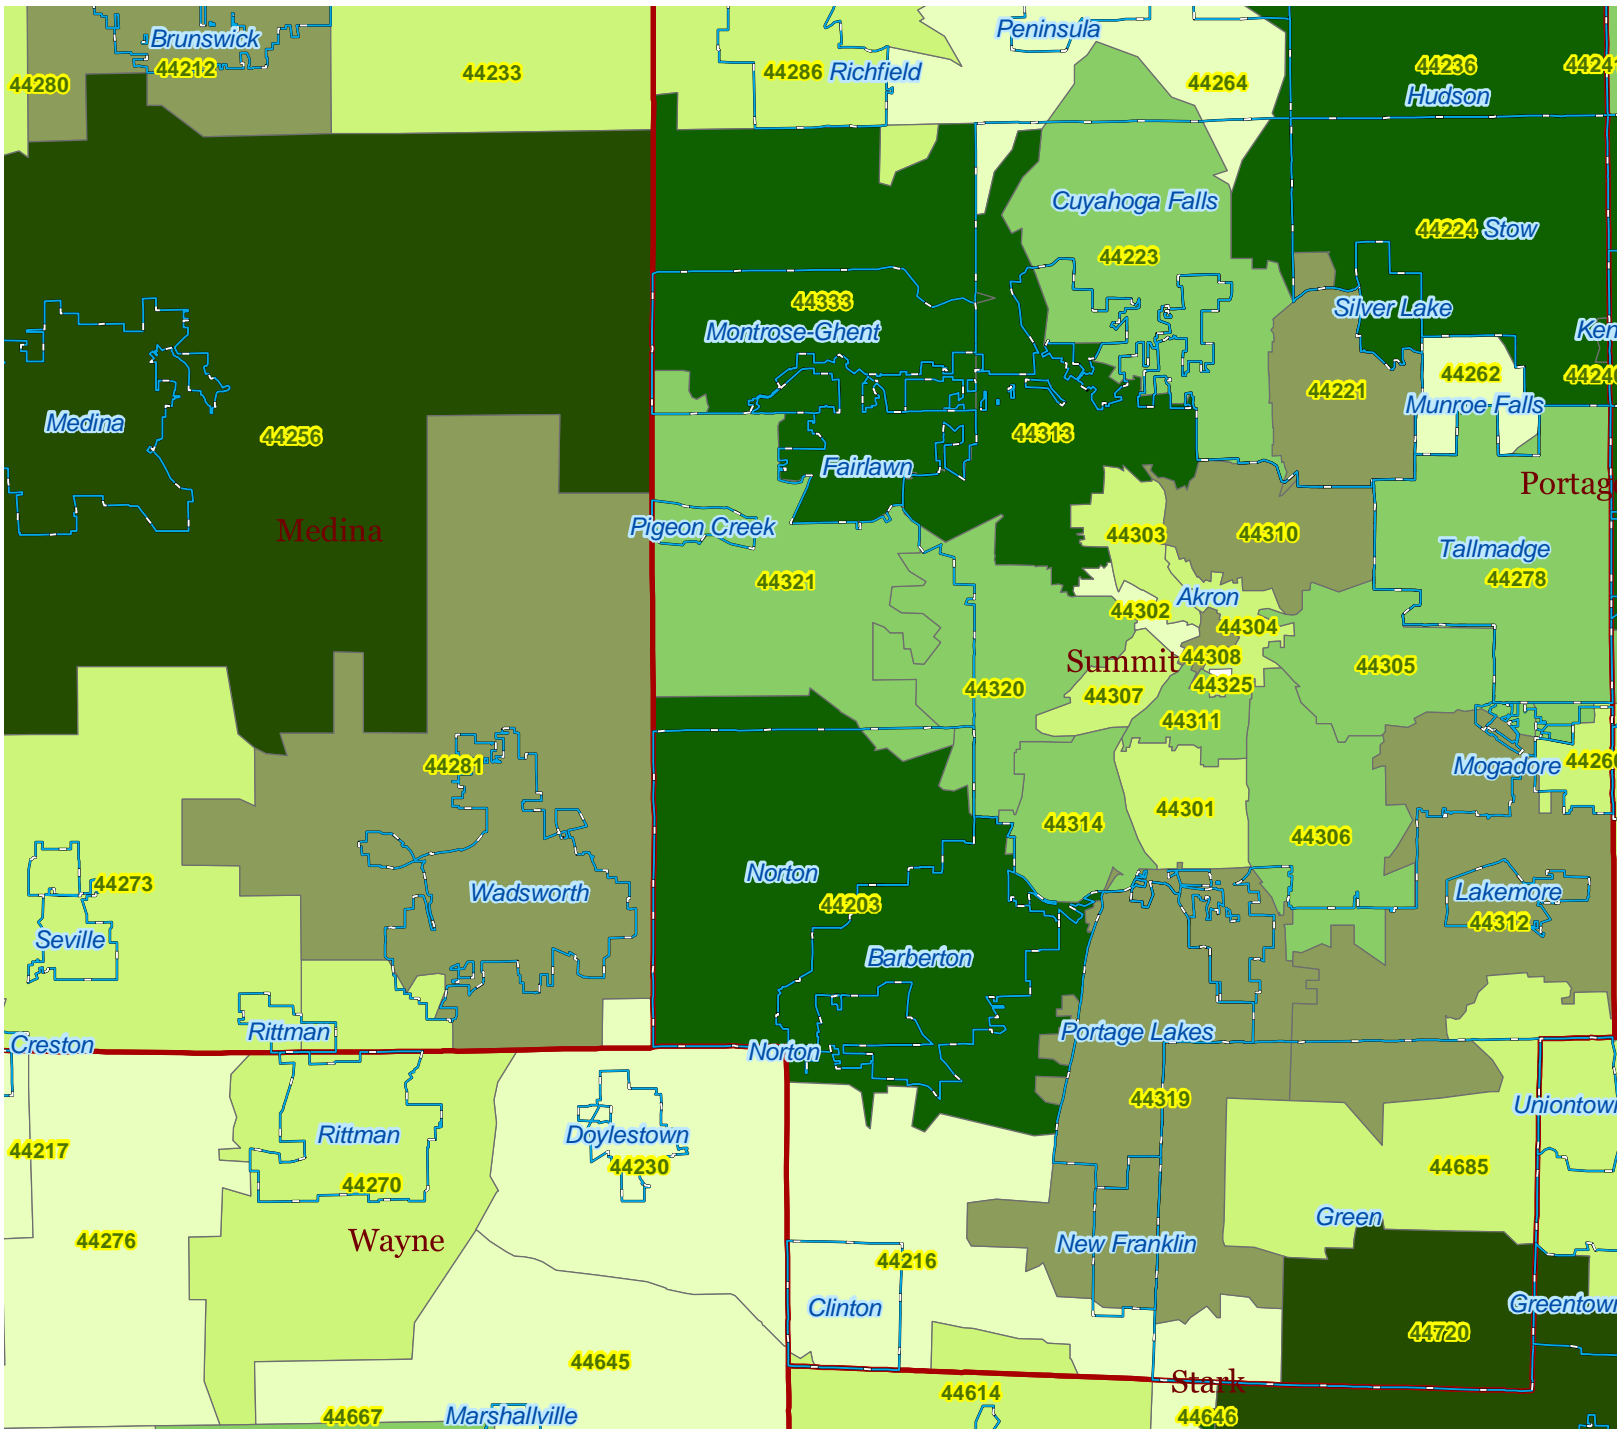

# Business Establishments - by Zip Code

Grand Total - all SICs  
2002 First Quarter  
Number of Establishments

Data from:  
Bureau of Labor Statistics  
ES-202 Dataset

## Barberton Legend

- 2000 Cities & Towns
- Ohio Counties
- 100 or fewer
- 101 - 250
- 251 - 500
- 501 - 750
- 751 - 1000
- Over 1000