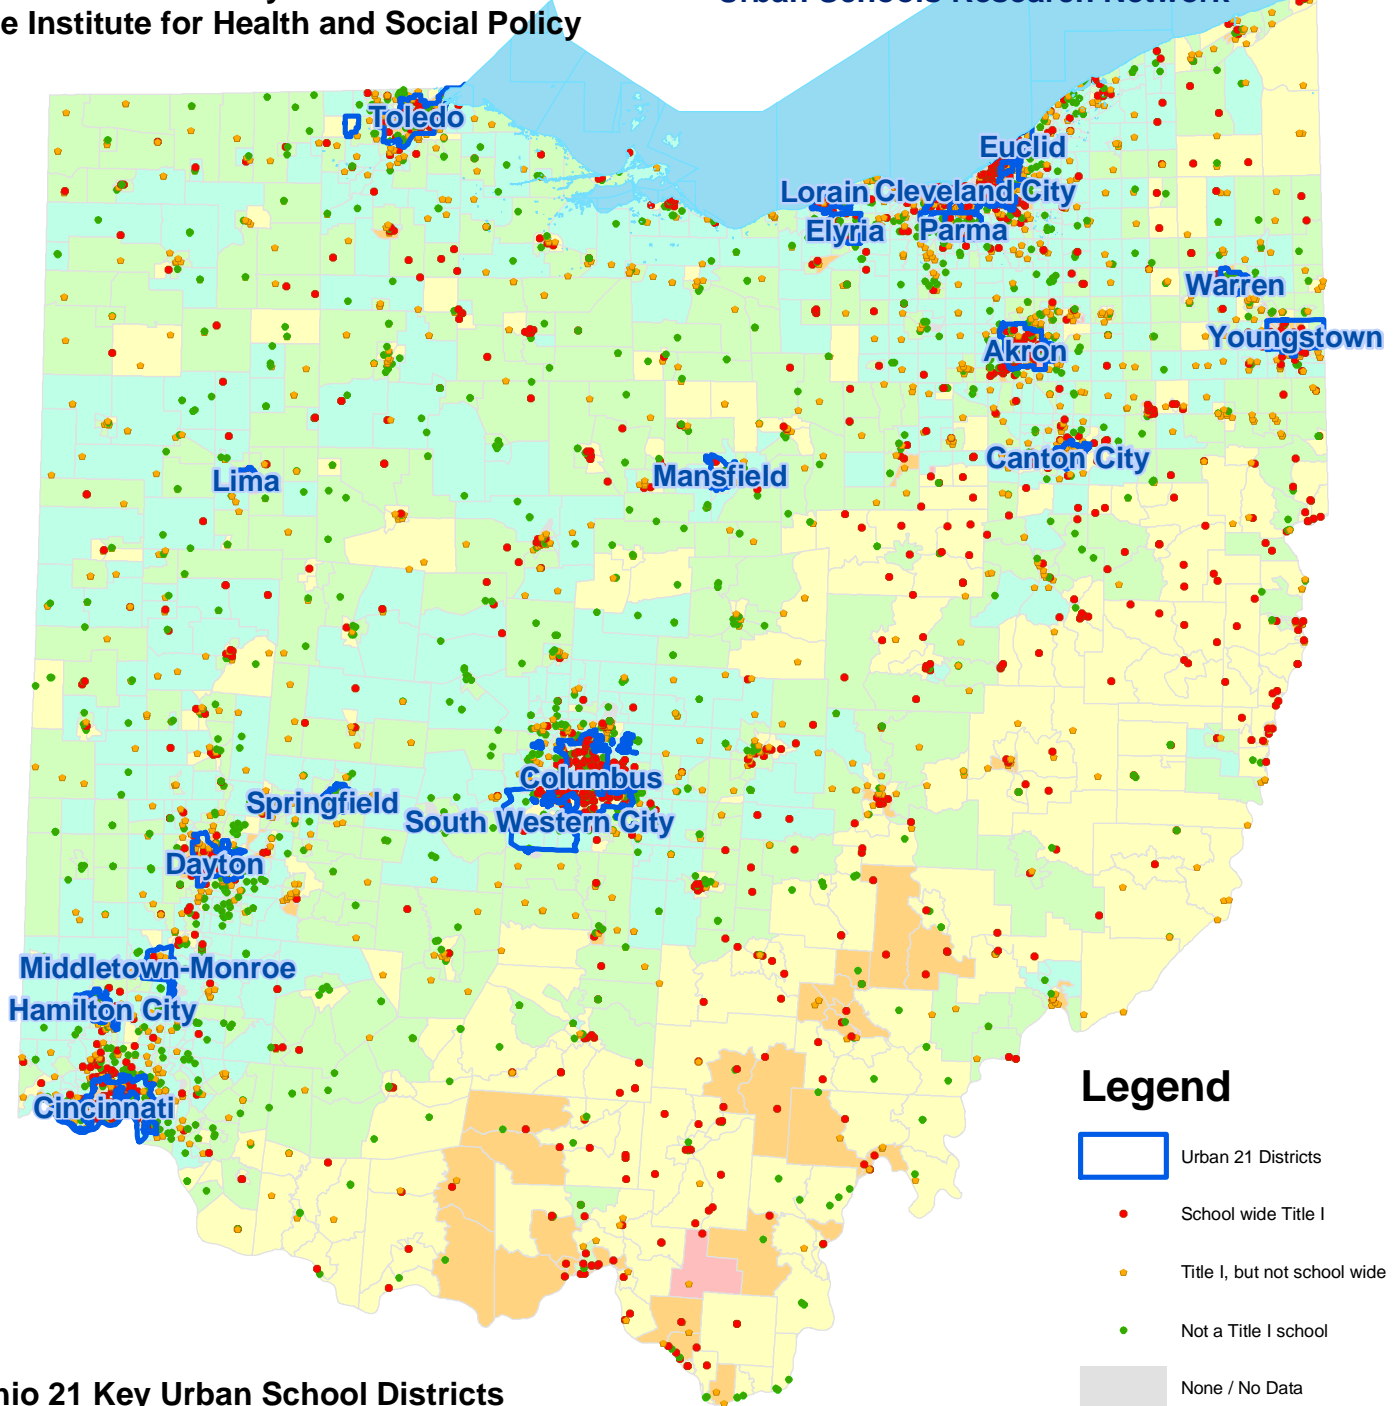

Percent of Residents in Poverty

Overlay: 21 Key Urban Districts and School Type

The University of Akron
The Center for Policy Studies
The Institute for Health and Social Policy

Urban University Program
Urban Schools Research Network

Legend

- Urban 21 Districts
- School wide Title I
- Title I, but not school wide
- Not a Title I school
- None / No Data
- Under 5%
- 5 - 10%
- 10 - 20%
- 20 - 30%
- 30 - 50%
- Over 50%

Ohio 21 Key Urban School Districts

744 schools in key urban districts
459 (61.69%) are schoolwide Title I
140 (18.82%) are limited Title I
145 (19.49%) are non-Title I

2886 schools not in these urban districts