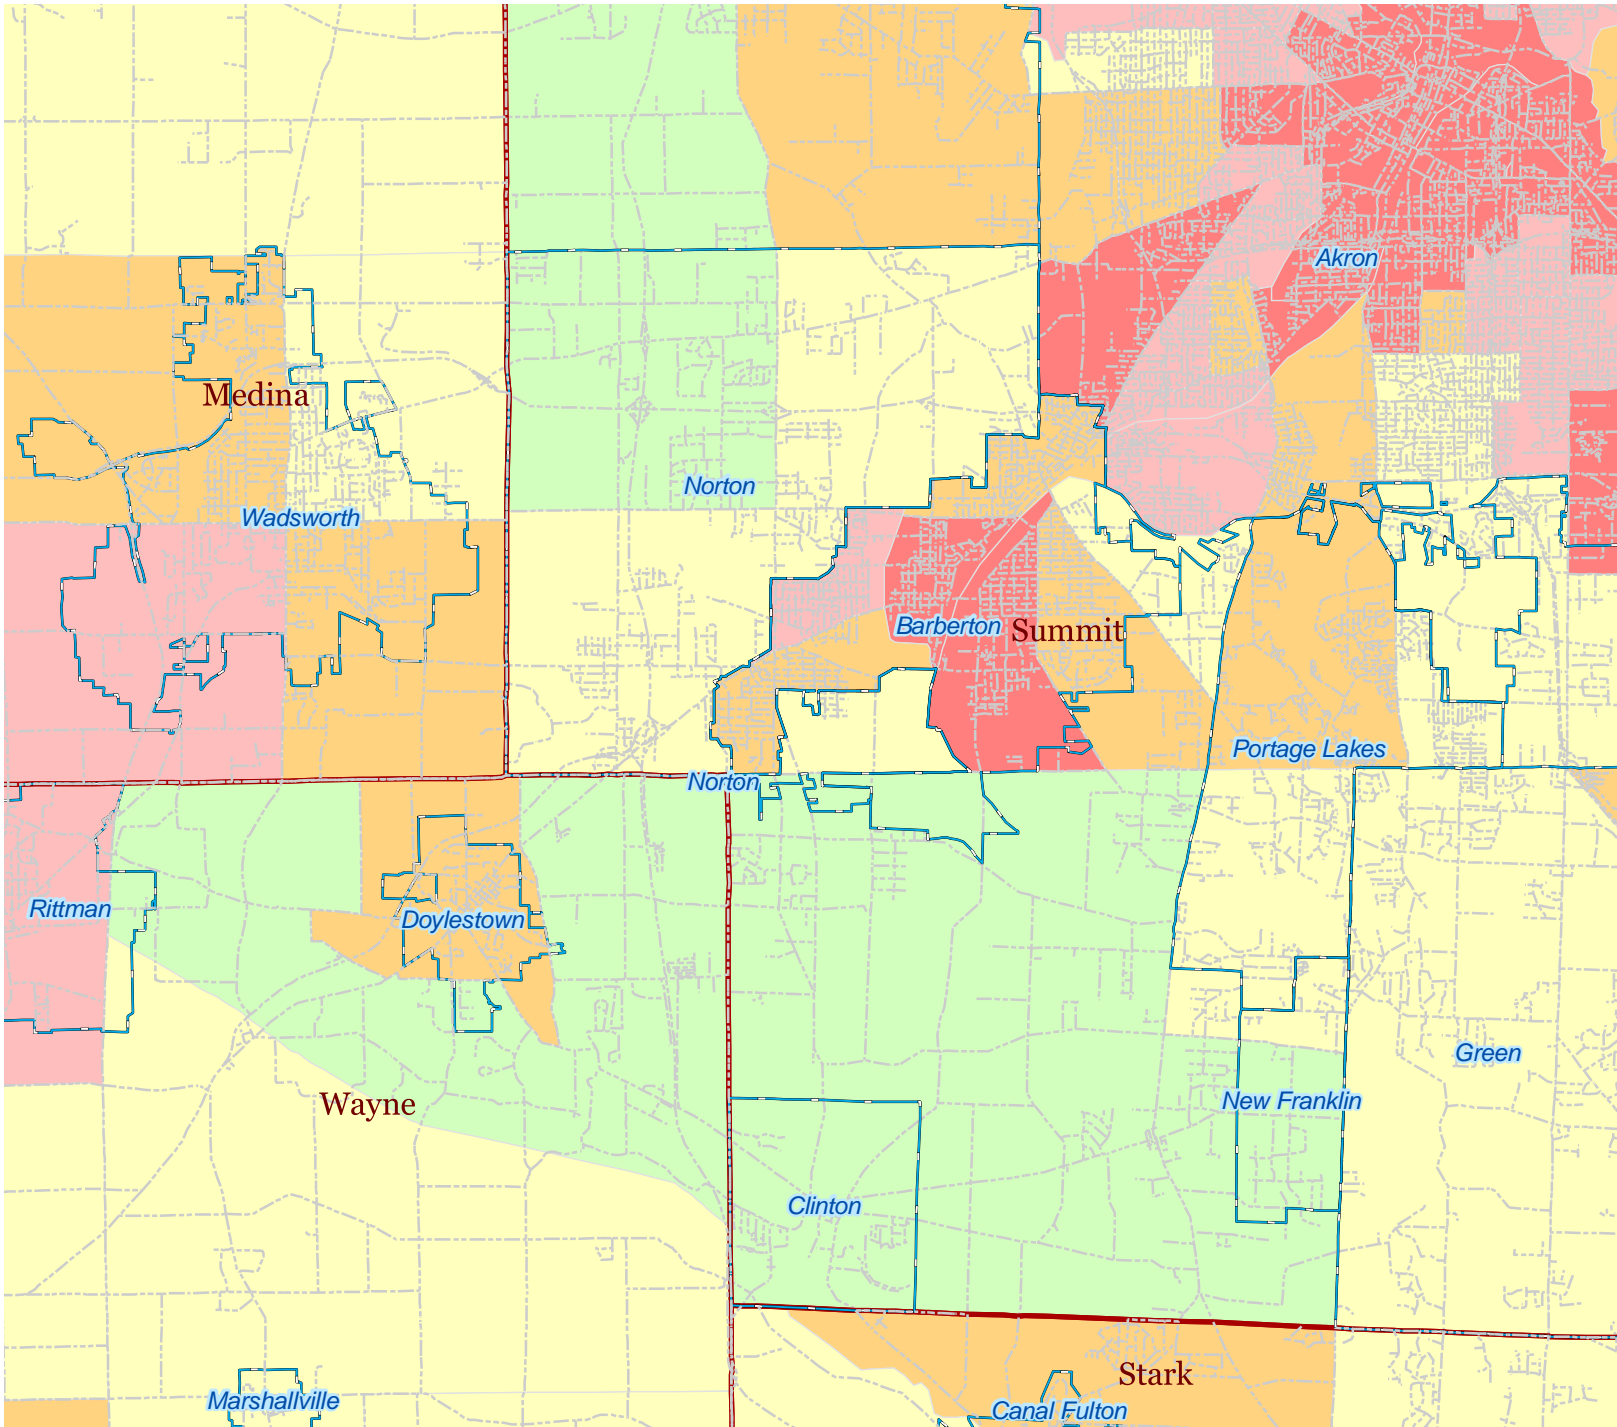

Percent of Households that are Renters

U.S. 2000 Census Results
Summary File 3
(Long Form Data)

Barberton Legend

- 2000 Cities & Towns
- Ohio Counties
- No Data
- Under 5%
- 5 - 10%
- 10 - 20%
- 20 - 30%
- 30 - 50%
- Over 50%
- Streets