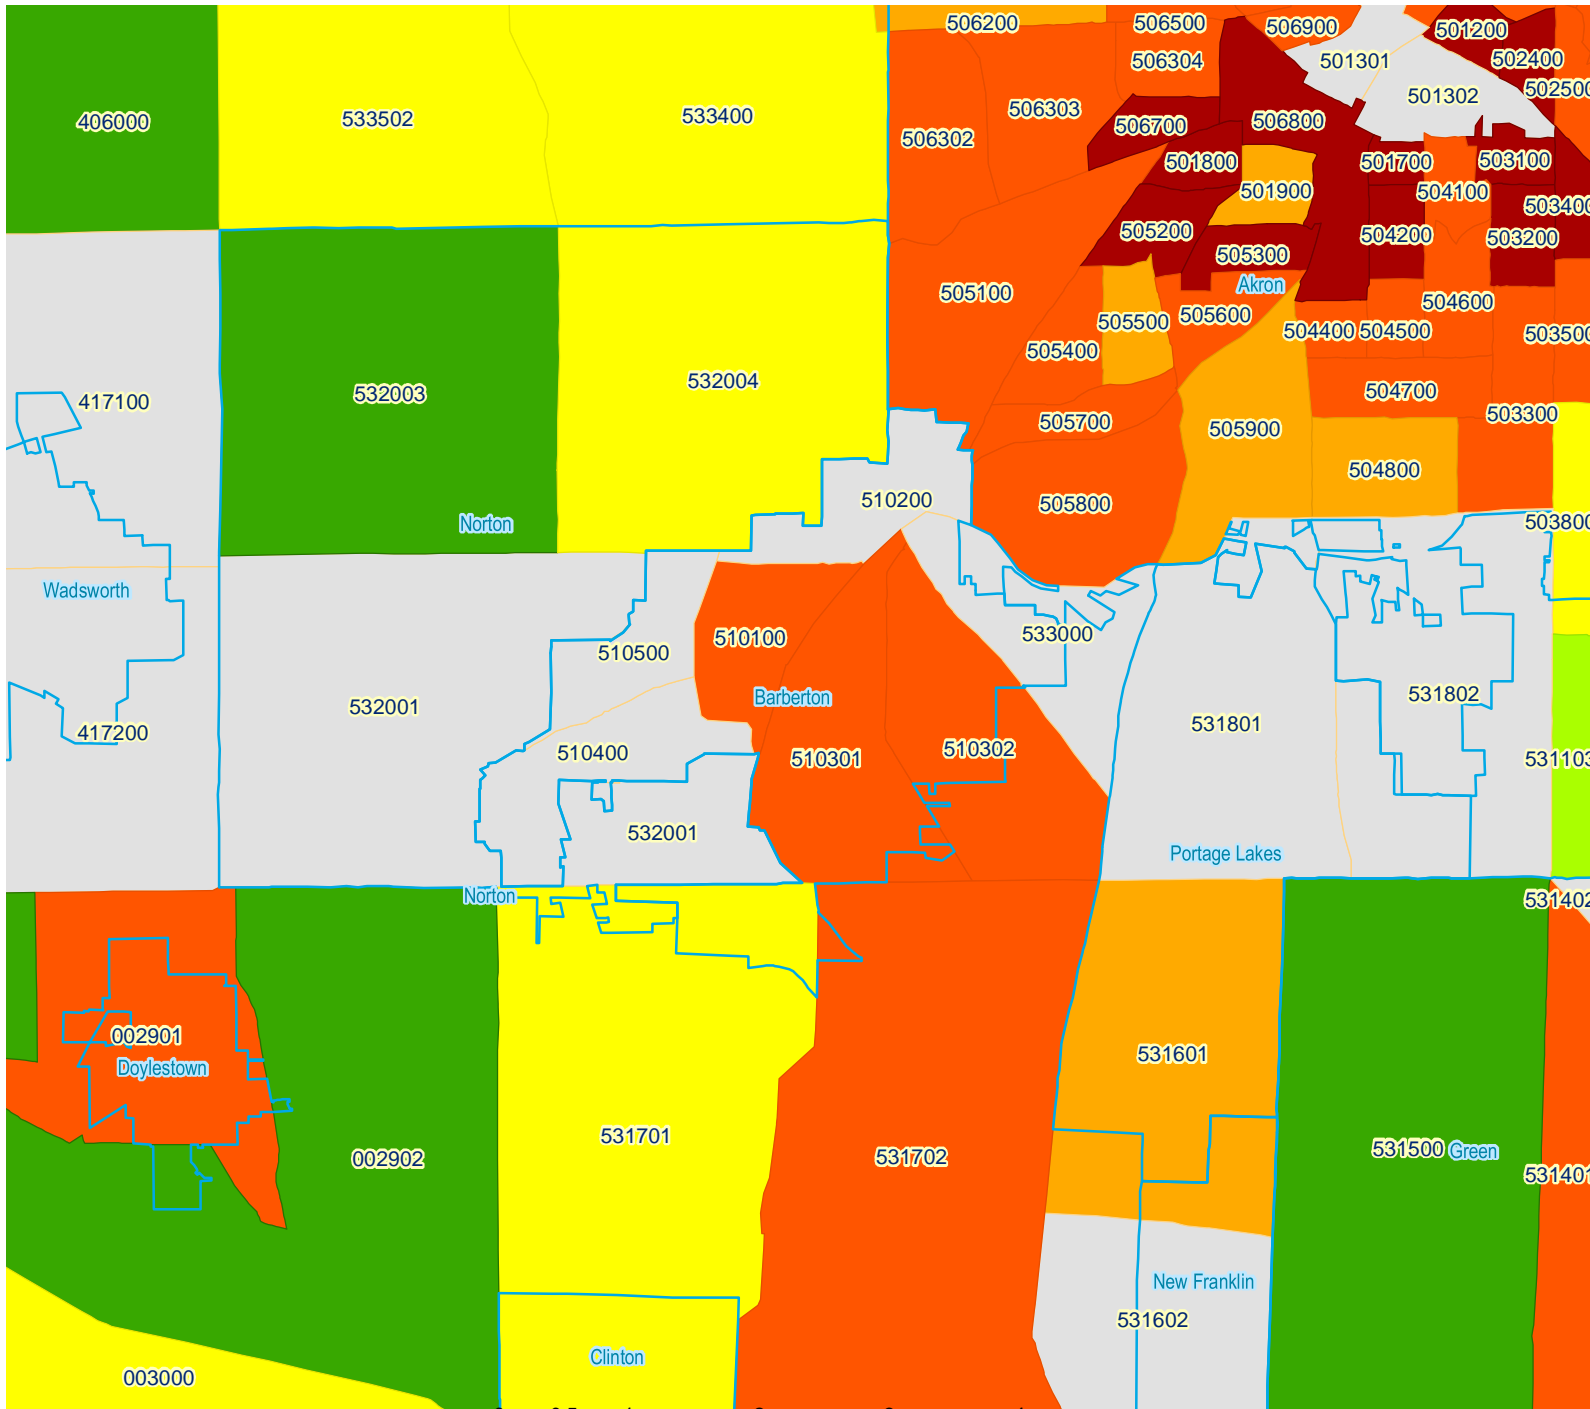

# Median Owner Occupied Home Value - Black

2000 Census of  
Population and  
Housing Data

Data at a Census Tract  
(neighborhood) level.

The Center for Policy Studies  
The University of Akron  
225 South Main St.  
Polsky Bldg. Room 285  
Akron, Ohio 44325-1911  
Phone (330) 972-5111  
<http://www3.uakron.edu/src/>