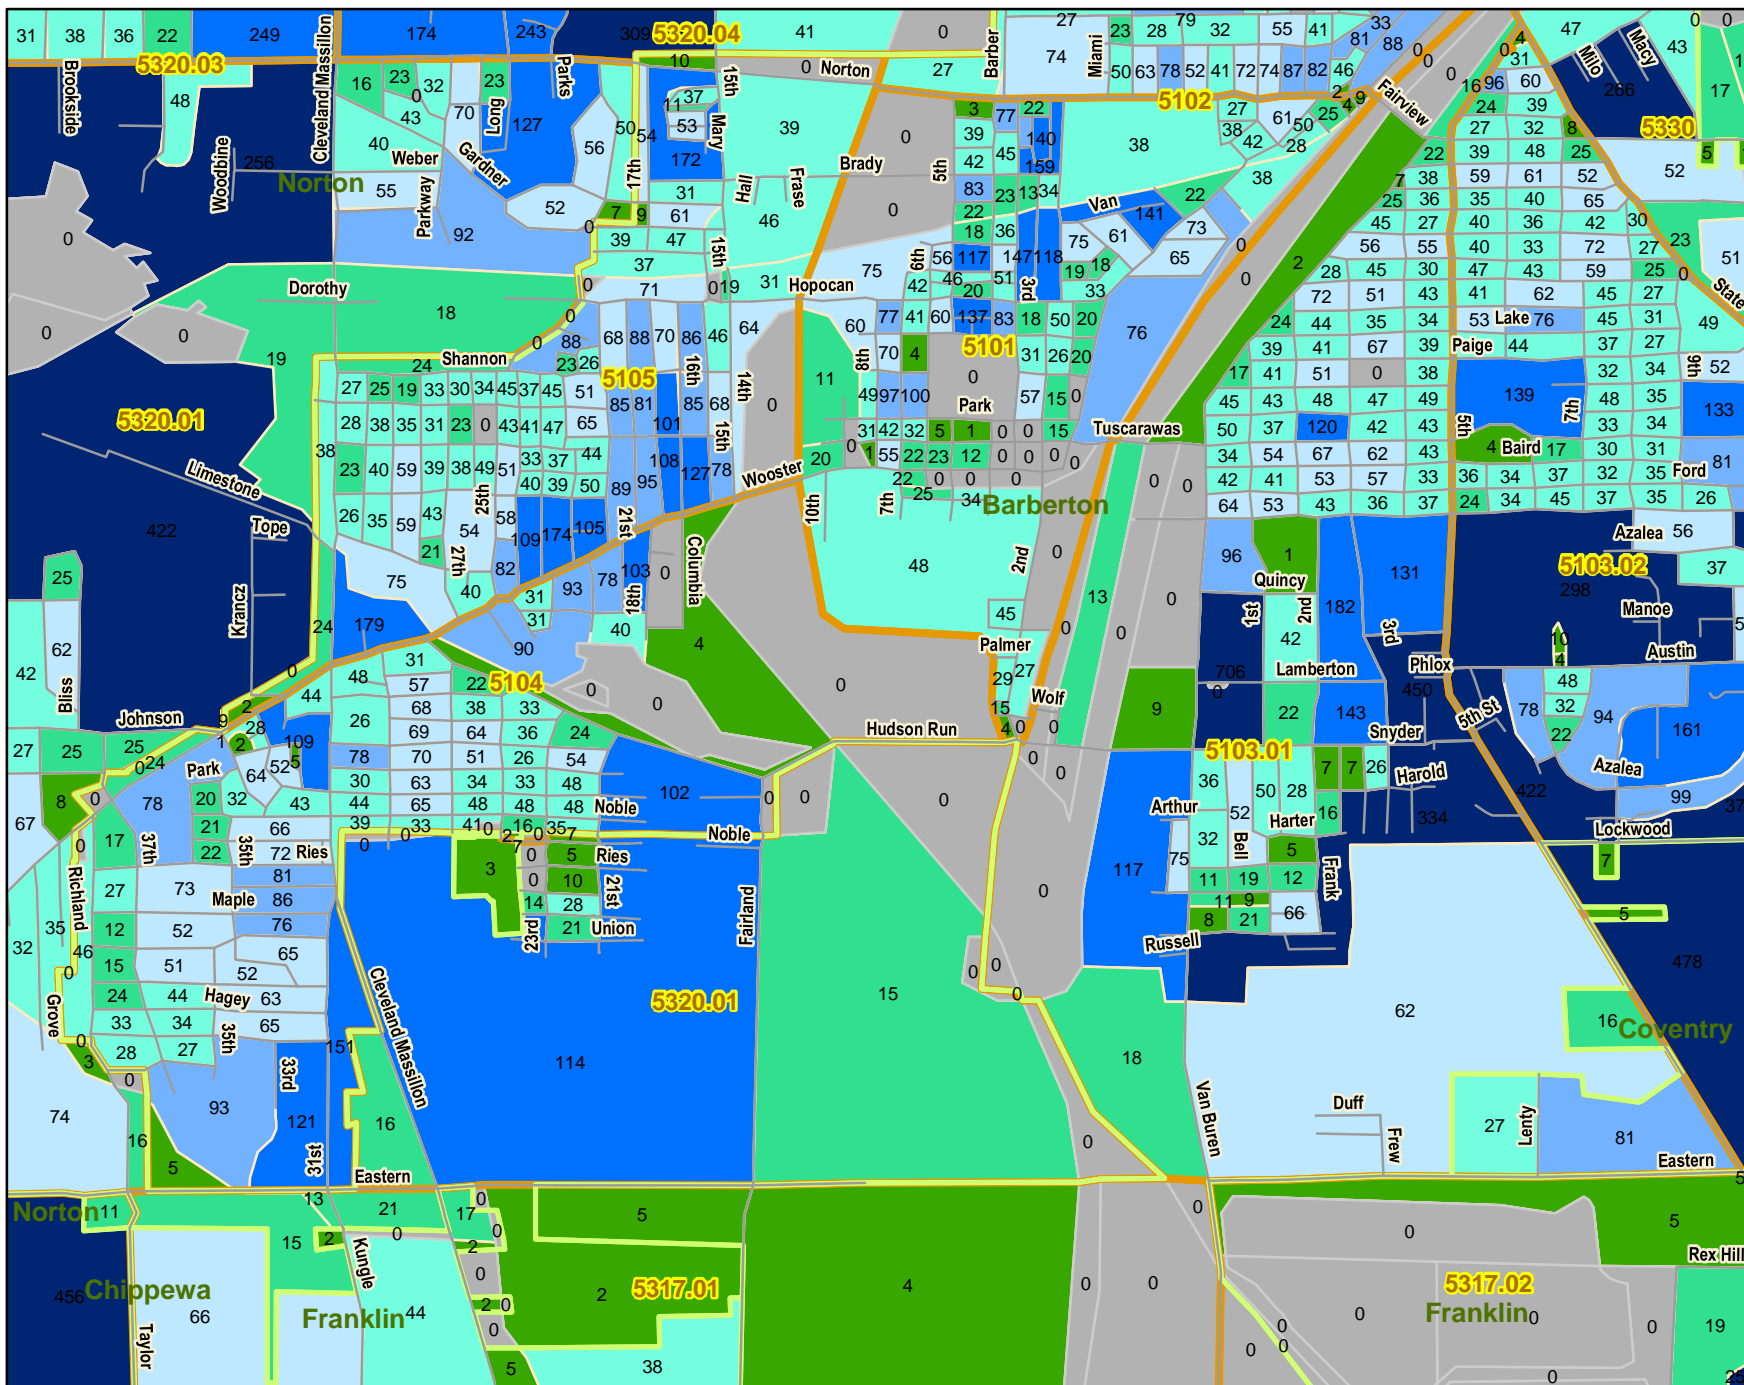

Number Residents - 2000 Census, by block

NEO Legend

- Streets - Summit
- County subdivisions
- Census Tracts
- Unpopulated Blocks

NEO Blocks

- No Residents
- 10 or fewer residents
- 10 - 25 residents
- 25 - 50 residents
- 50 - 75 residents
- 75 - 100 residents
- 100 - 250 residents
- Over 250 residents