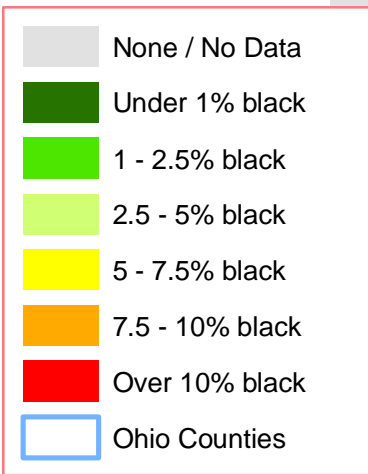

Percent of Black/African American Residents – 2000

2000 Census of Population and Housing Data

Includes only those who selected a single race category

The Center for Policy Studies
 The University of Akron
 225 South Main St.
 Polsky Bldg. Room 285
 Akron, Ohio 44325-1911
 Phone (330) 972-5111
<http://www.uakron.edu/centers/cps/>