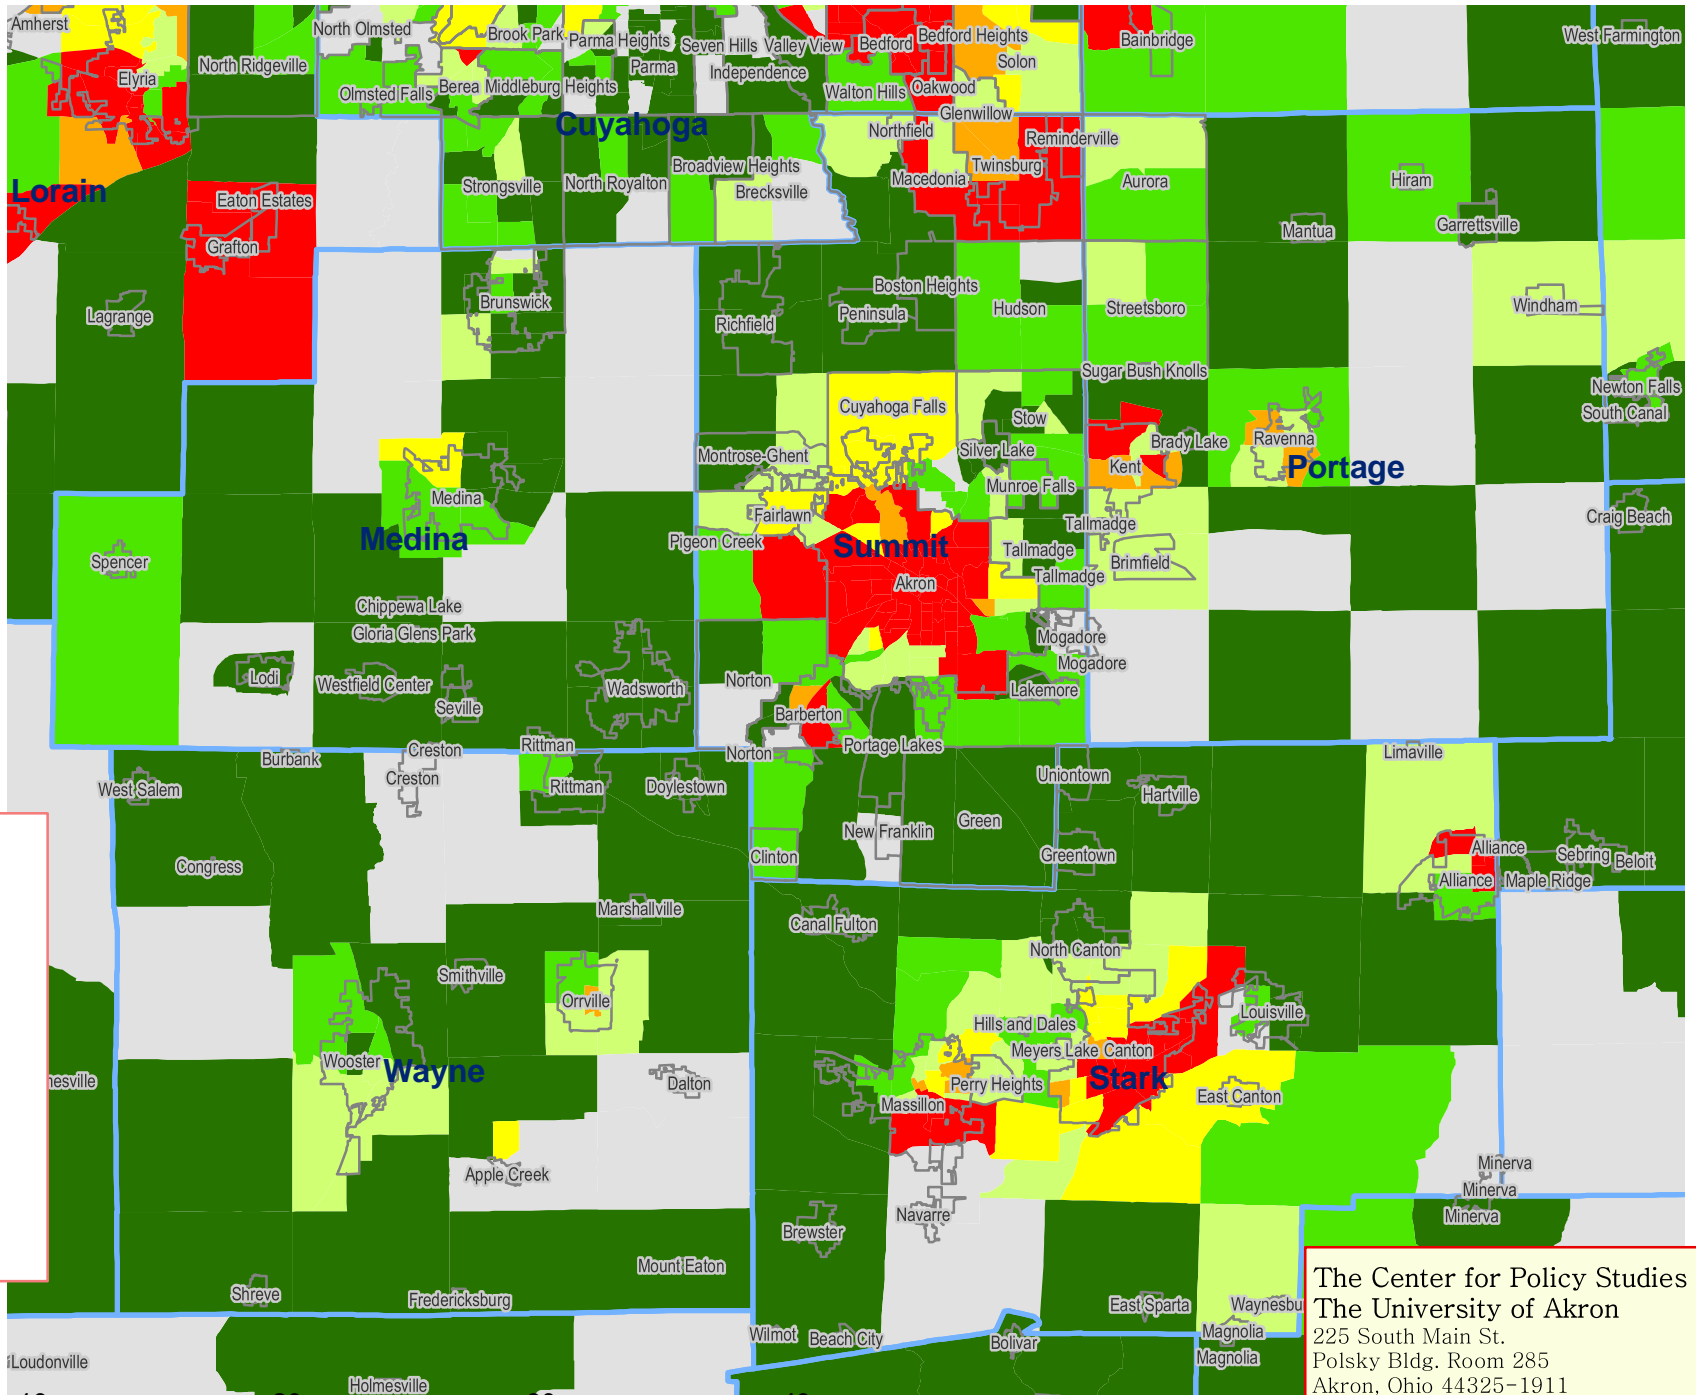

Percent of Black/African American Residents – 2000

2000 Census of Population and Housing Data

Includes only those who selected a single race category

The Center for Policy Studies
 The University of Akron
 225 South Main St.
 Polsky Bldg. Room 285
 Akron, Ohio 44325-1911
 Phone (330) 972-5111
<http://www.uakron.edu/centers/cps/>