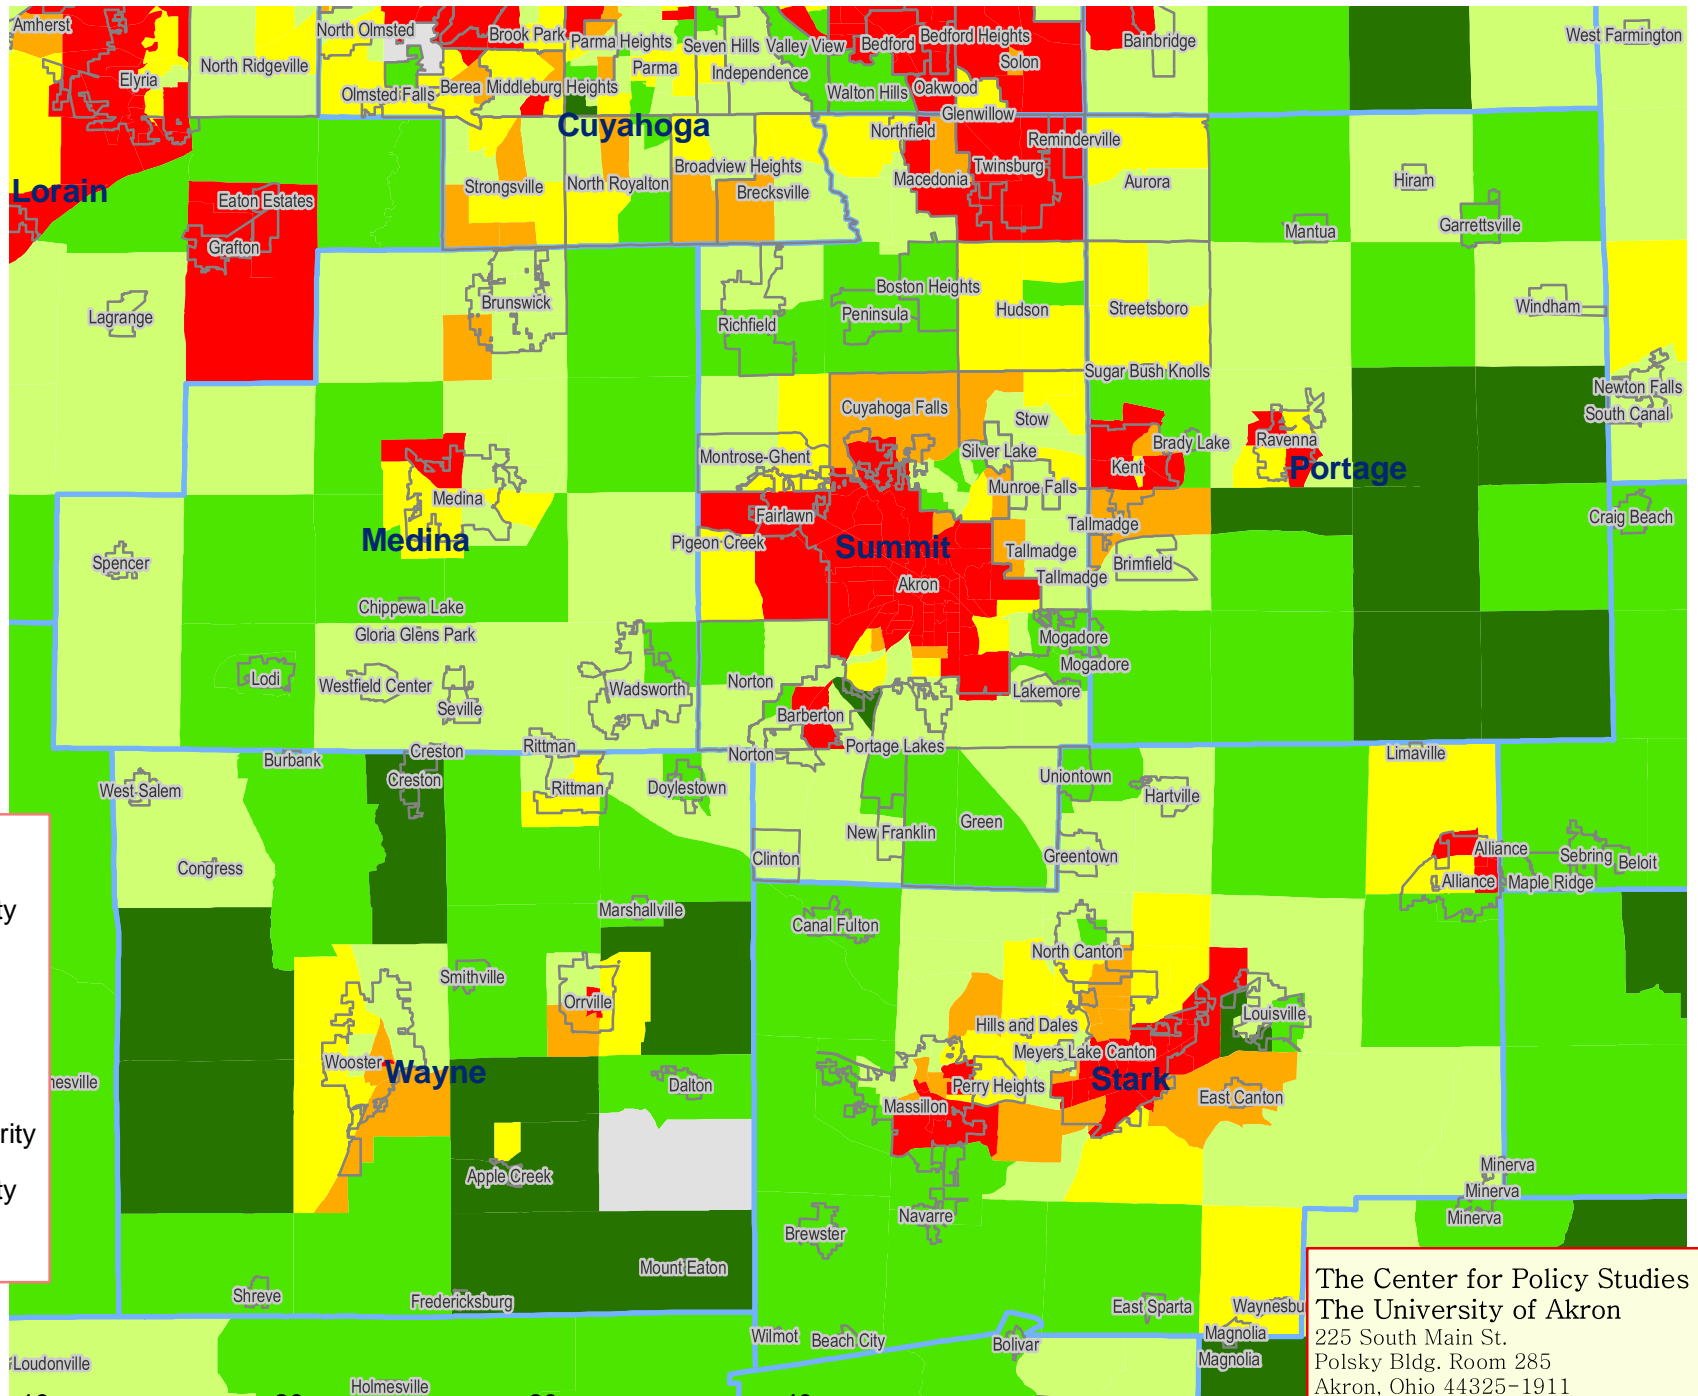

Percent of Minority Residents – 2000

2000 Census of Population and Housing Data

Excludes white non-Hispanics

The Center for Policy Studies
 The University of Akron
 225 South Main St.
 Polsky Bldg. Room 285
 Akron, Ohio 44325-1911
 Phone (330) 972-5111
<http://www.uakron.edu/centers/cps/>