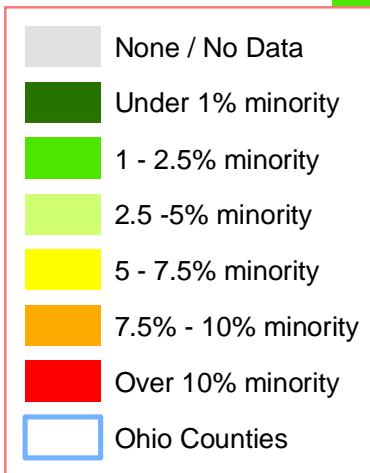

Percent of Minority Residents – 2000

2000 Census of Population and Housing Data

Excludes white non-Hispanics

The Center for Policy Studies
 The University of Akron
 225 South Main St.
 Polsky Bldg. Room 285
 Akron, Ohio 44325-1911
 Phone (330) 972-5111
<http://www.uakron.edu/centers/cps/>