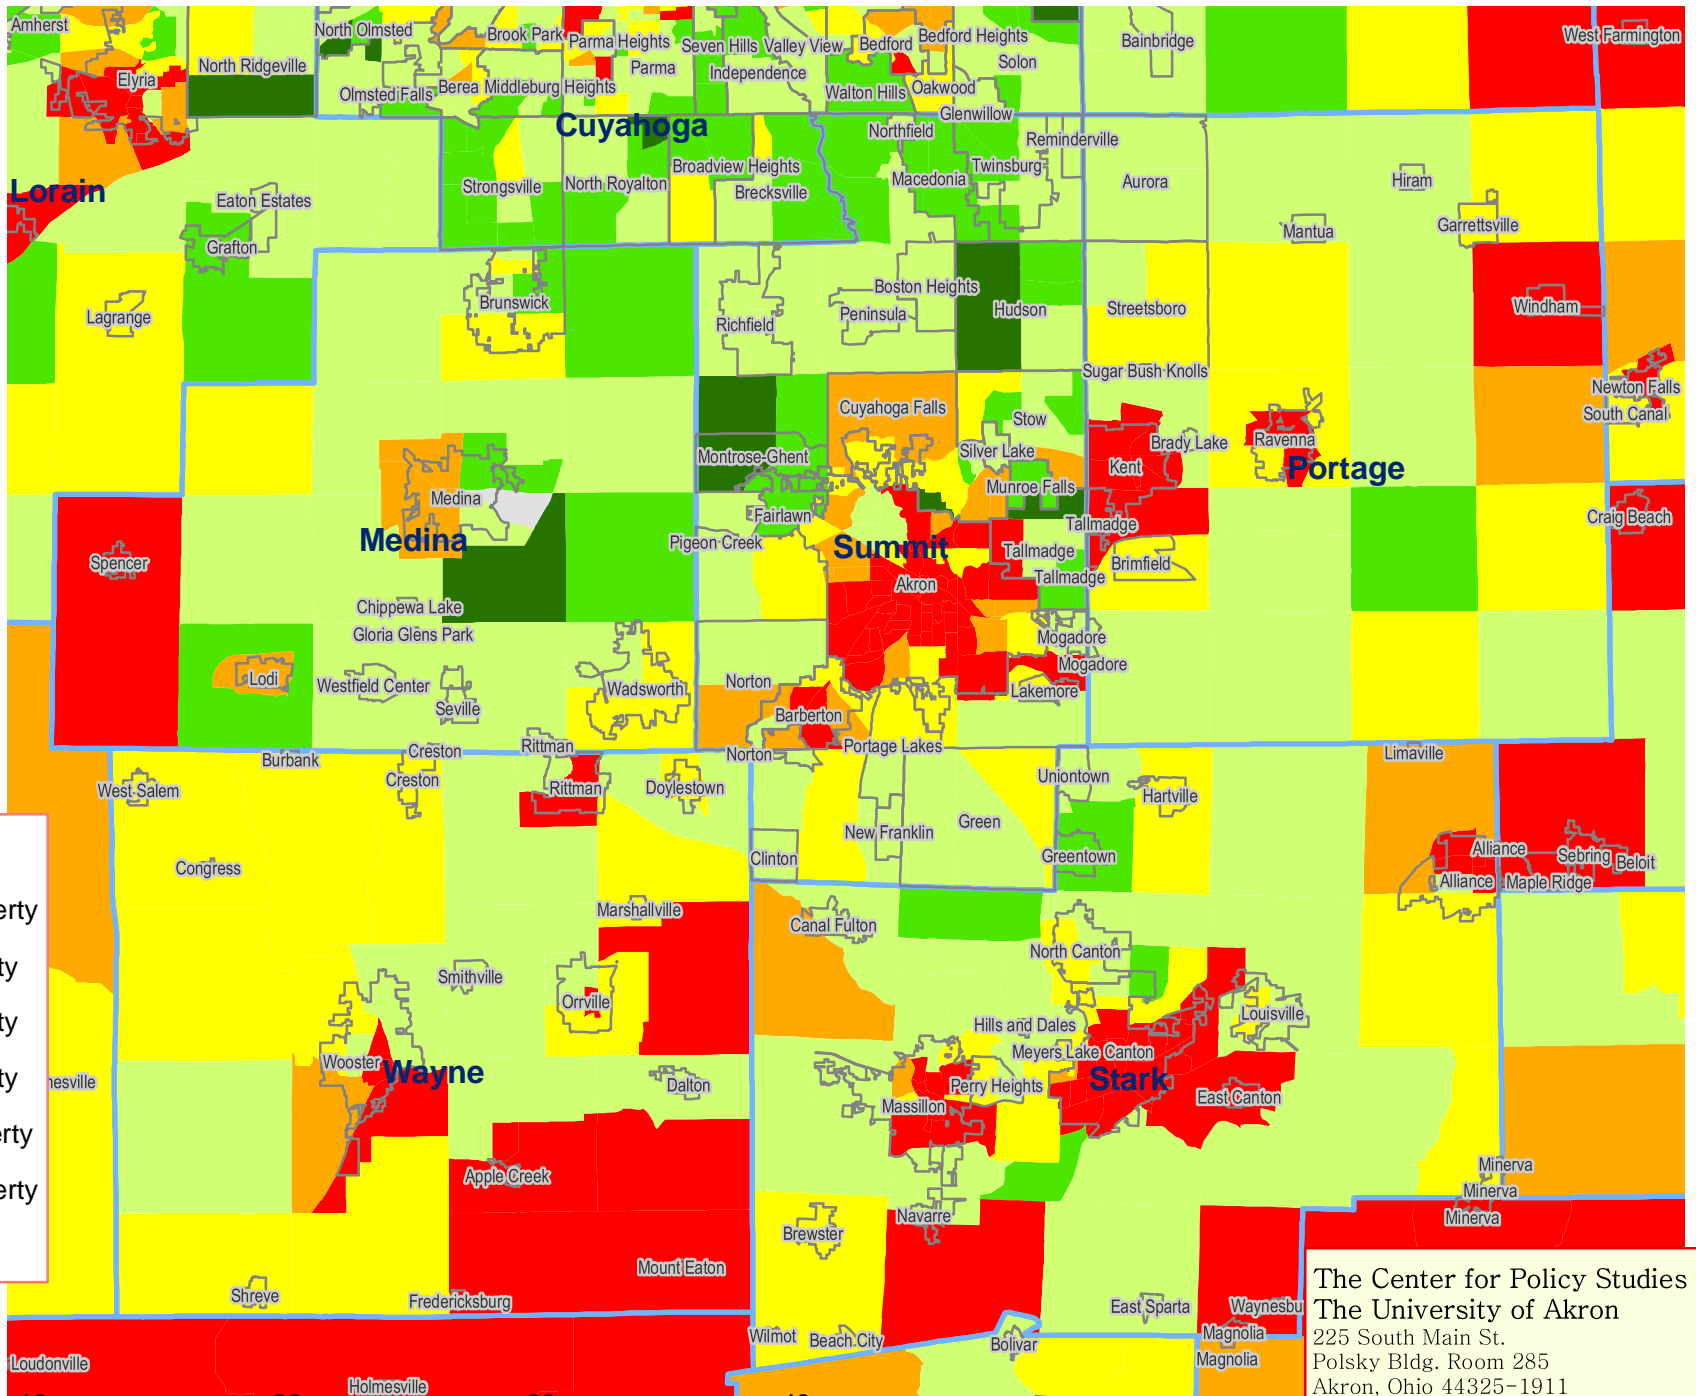

# Percent of Residents in Poverty – 2000

2000 Census of Population and Housing Data

The Center for Policy Studies  
 The University of Akron  
 225 South Main St.  
 Polsky Bldg. Room 285  
 Akron, Ohio 44325-1911  
 Phone (330) 972-5111  
<http://www.uakron.edu/centers/cps/>