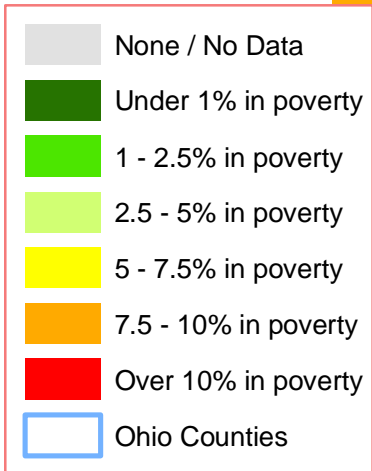

# Percent of Residents in Poverty – 2000

2000 Census of Population and Housing Data

The Center for Policy Studies  
 The University of Akron  
 225 South Main St.  
 Polsky Bldg. Room 285  
 Akron, Ohio 44325-1911  
 Phone (330) 972-5111  
<http://www.uakron.edu/centers/cps/>