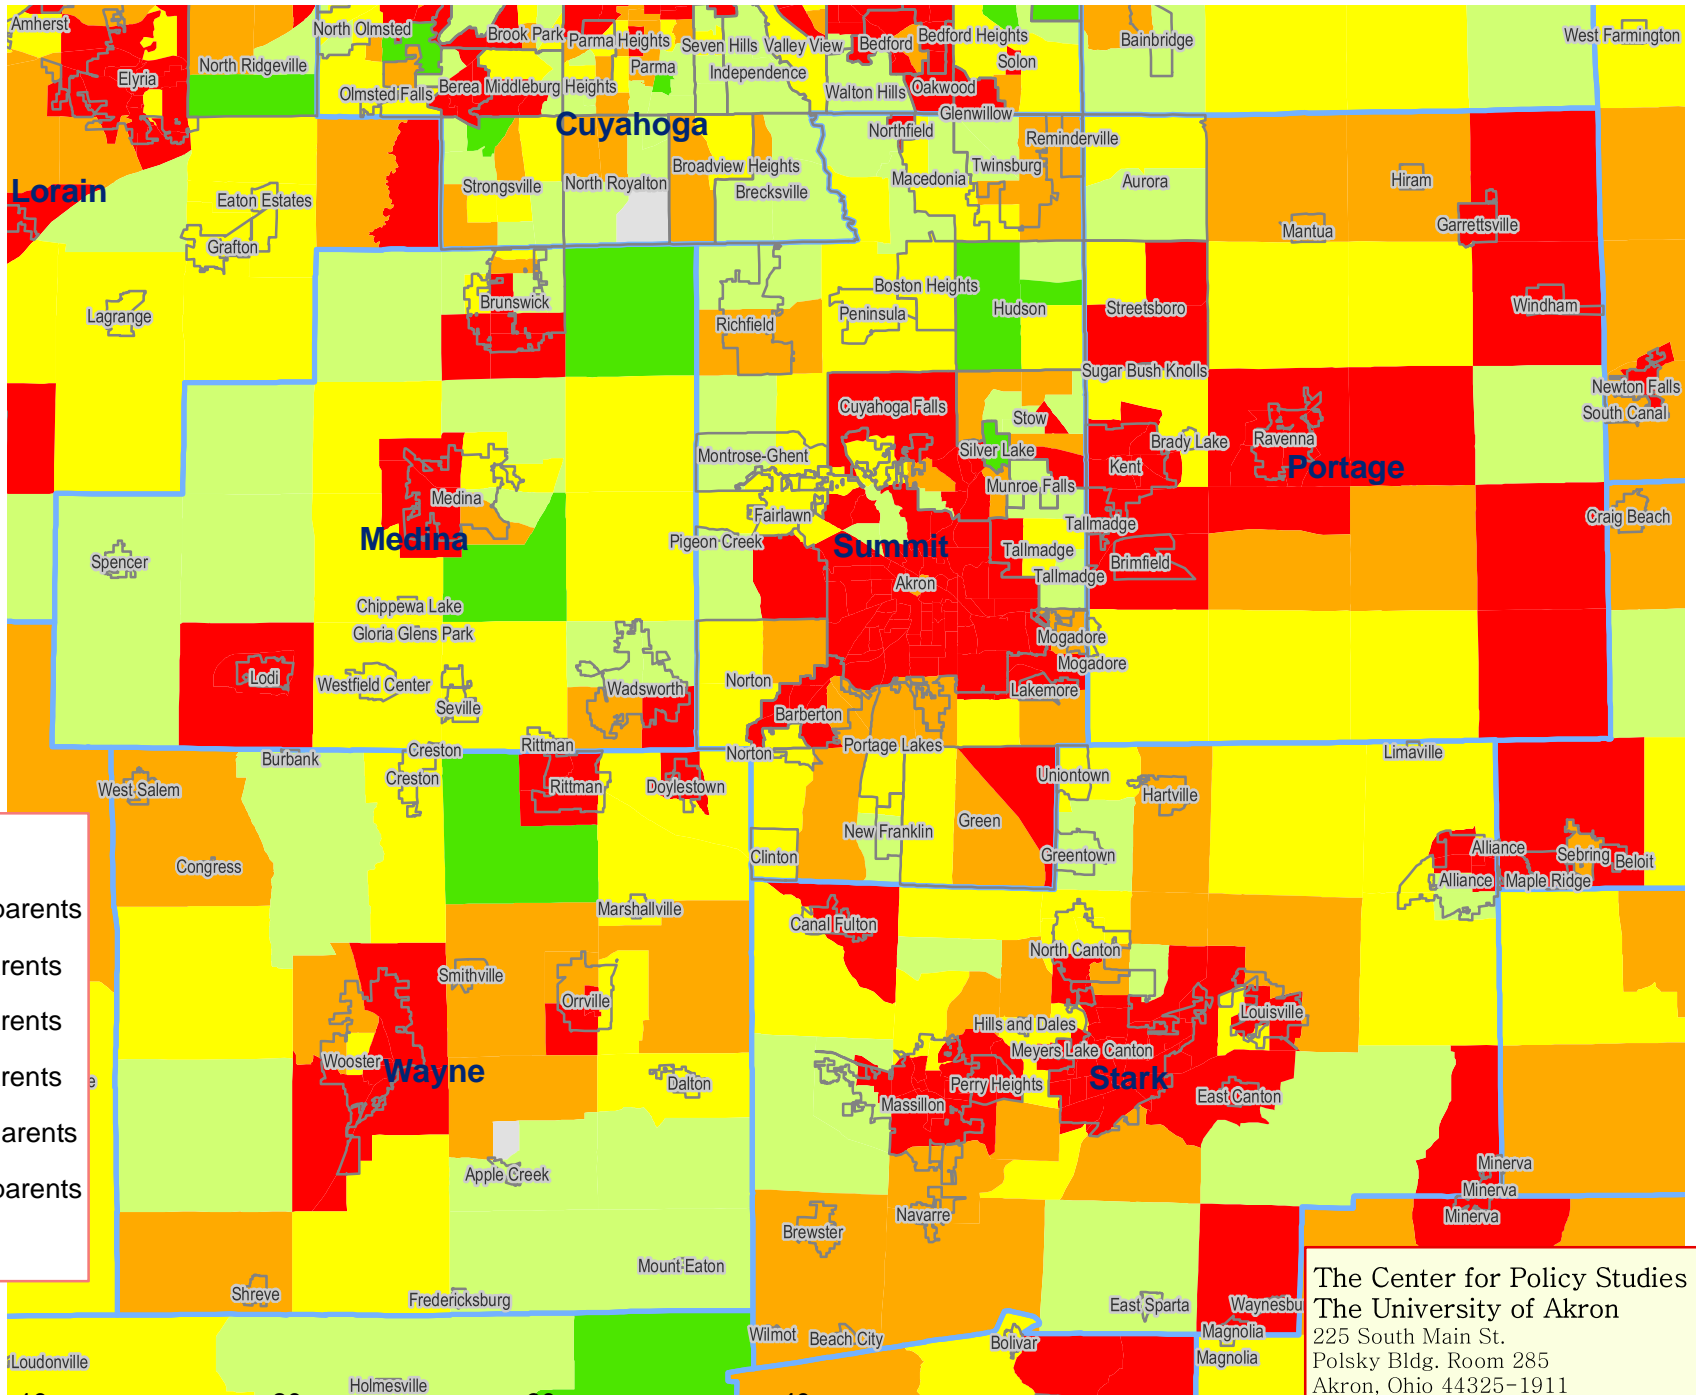

Percent of Families that are Single Parents - 2000

2000 Census of Population and Housing Data

Includes only those with children under 18 in household

The Center for Policy Studies
 The University of Akron
 225 South Main St.
 Polsky Bldg. Room 285
 Akron, Ohio 44325-1911
 Phone (330) 972-5111
<http://www.uakron.edu/centers/cps/>