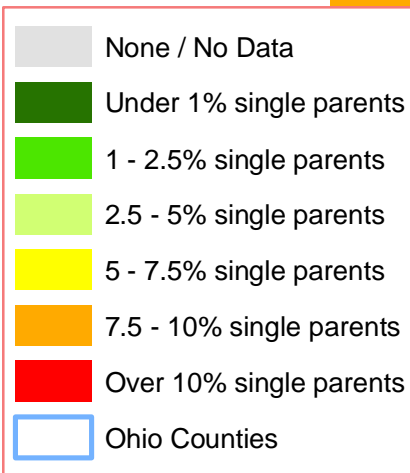

Percent of Families that are Single Parents - 2000

2000 Census of Population and Housing Data

Includes only those with children under 18 in household

The Center for Policy Studies
 The University of Akron
 225 South Main St.
 Polsky Bldg. Room 285
 Akron, Ohio 44325-1911
 Phone (330) 972-5111
<http://www.uakron.edu/centers/cps/>